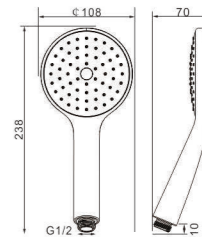

Body material
ABS

Size
105*30*262 mm

Model
S103

Product Name
Hand Shower

unit: mm

Body material
ABS

Size
114*40*254 mm

Model
S104

Product Name
Hand Shower

unit: mm

Body material
ABS

Size
114*40*254 mm

Model
S105

Product Name
Hand Shower

unit: mm

Body material
ABS

Size
114*30*254 mm

Model
S111

Product Name
Hand Shower

unit: mm

Body material
ABS

Size
108*70*238 mm

Model
S113

Product Name
Hand Shower