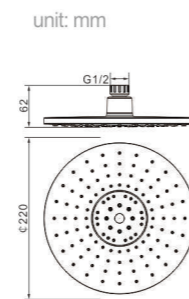

unit: mm
Body material
ABS
Size
300*200*60 mm

Model
D103
Product Name
Head Shower

unit: mm
Body material
ABS
Size
228*228*55 mm

Model
D104
Product Name
Head Shower

unit: mm
Body material
ABS
Size
228*228*54 mm

Model
D105
Product Name
Head Shower

unit: mm
Body material
ABS
Size
228*228*54 mm

Model
D111
Product Name
Head Shower

unit: mm
Body material
ABS
Size
227*227*61 mm

Model
D121
Product Name
Head Shower

Body material
ABS
Size
227*227*61 mm

Model
D151
Product Name
Head Shower

Body material
ABS
Size
228*228*62 mm

Model
D211
Product Name
Head Shower

Body material
ABS
Size
228*228*62 mm

Model
D221
Product Name
Head Shower

Body material
ABS
Size
220*220*62 mm