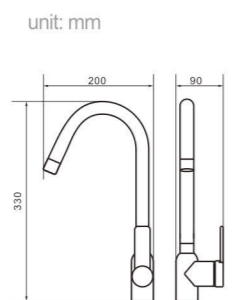

Model
5002
Product Name
Shower Column

Body material
Brass
Size
487.5*215*1390 mm

Model
5003
Product Name
Shower Column

Body material
Brass
Size
490*220*1390 mm

Model
5005
Product Name
Shower Column

Body material
Brass
Size
495*230*1390 mm

Model 5006
Product Name Shower Column

Body material Brass
Size 490*220*1390 mm

Model 5006C
Product Name Shower Column

Body material Brass
Size 490*220*1390 mm

Model 5012
Product Name Shower Column

Body material Brass
Size 492.5*225*1390 mm

Model 8004

Product Name
Shower Column

Body material
Brass

Size
480*280*1390 mm

Model 8005

Product Name
Shower Column

Body material
Brass

Size
480*280*1390 mm

Body material SUS
Size 180*70*300 mm

Model HJ-106

Product Name Kitchen Faucet

Body material SUS
Size 200*90*330 mm

Model HJ-107

Product Name Kitchen Faucet

Body material SUS
Size 200*90*330 mm

Model HJ-110