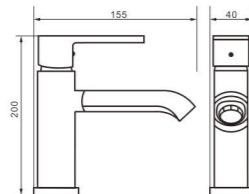

Model
8321

Product Name
Basin Faucet

Body material
SUS

Size
155*40*200 mm