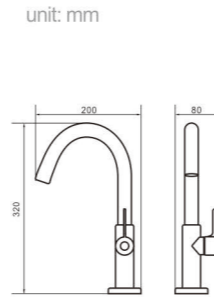

Model
HJ-213
Product Name
Kitchen Faucet

Body material
SUS
Size
200*80*320 mm