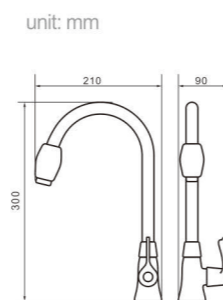

Model
5196
Product Name
Kitchen Faucet

Body material
Brass
Size
210*90*300 mm