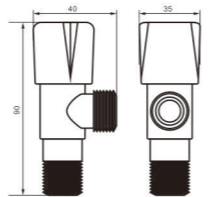

Size
40*30*90 mm

Model
9105

Product Name
Angle Valve

unit: mm

Body material
Brass

Size
45*40*90 mm

Model
9107

Product Name
Angle Valve

unit: mm

Body material
Brass

Size
40*30*90 mm

Model
9109

Product Name
Angle Valve

unit: mm

Body material
Brass

Size
40*35*90 mm