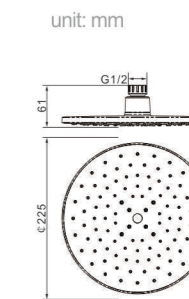

Model
D151
Product Name
Head Shower

Body material
ABS
Size
228*228*62 mm

Model
D211
Product Name
Head Shower

Body material
ABS
Size
228*228*62 mm

Model
D221
Product Name
Head Shower

Body material
ABS
Size
220*220*62 mm

Model
D251
Product Name
Head Shower

Body material
ABS
Size
220*220*62 mm

Model
D311
Product Name
Head Shower

Body material
ABS
Size
228*228*64 mm

Model
D511
Product Name
Head Shower

Body material
ABS
Size
300*200*75 mm

Model
D611
Product Name
Head Shower

Body material
ABS
Size
225*225*61 mm

Model
D621
Product Name
Head Shower

Body material
ABS
Size
225*225*61 mm

Model
D631
Product Name
Head Shower

Body material
ABS
Size
225*225*61 mm