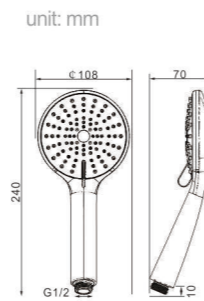

Product Name
Hand Shower

unit: mm

Body material
ABS

Size
114*40*254 mm

Model
S105

Product Name
Hand Shower

unit: mm

Body material
ABS

Size
114*30*254 mm

Model
S111

Product Name
Hand Shower

unit: mm

Body material
ABS

Size
108*70*238 mm

Model
S113

Product Name
Hand Shower

unit: mm

Body material
ABS

Size
108*70*238 mm

Model
S115

Product Name
Hand Shower

unit: mm

Body material
ABS

Size
108*70*238 mm

Model
S123
Product Name
Hand Shower

Body material
ABS
Size
108*70*240 mm

Model
S133
Product Name
Hand Shower

Body material
ABS
Size
108*70*240 mm

Model
S313
Product Name
Hand Shower

Body material
ABS
Size
110*30*245.5 mm