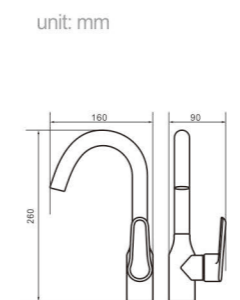

Model HJ-206

Product Name Kitchen Faucet

Body material SUS
Size 160*90*260 mm