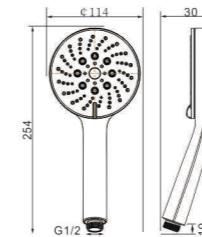

Body material
ABS

Size
105*30*262 mm

Model
S103

Product Name
Hand Shower

unit: mm

Body material
ABS

Size
114*40*254 mm

Model
S104

Product Name
Hand Shower

unit: mm

Body material
ABS

Size
114*40*254 mm

Model
S105

Product Name
Hand Shower

unit: mm

Body material
ABS

Size
114*30*254 mm

Model
S111

Product Name
Hand Shower

unit: mm

Body material
ABS

Size
108*70*238 mm

Model
S113

Product Name
Hand Shower

unit: mm

Body material
ABS

Size
108*70*238 mm

Model
S115

Product Name
Hand Shower

unit: mm

Body material
ABS

Size
108*70*238 mm