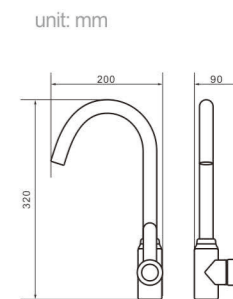

Model
HJ-009
Product Name
Kitchen Faucet

Body material
SUS
Size
200*90*320 mm