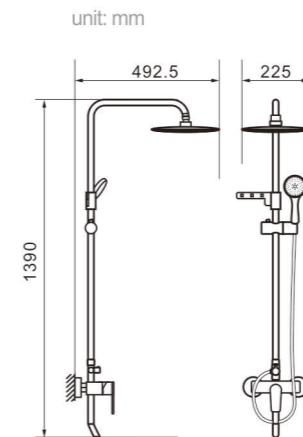

Model 8006

Product Name
Shower Column

Body material
Brass

Size
490*220*1390 mm

Model 8007

Product Name
Shower Column

Body material
Brass

Size
490*220*1390 mm

Model 8704
Product Name Shower Column

Body material Brass
Size 495*230*1190 mm

Model 8705
Product Name Shower Column

Body material Brass
Size 495*230*1190 mm

Model 8709
Product Name Shower Column

Body material Brass
Size 492.5*225*1190 mm

Model 8710
Product Name Shower Column

Body material Brass
Size 492.5*225*1190 mm

Model 8706
Product Name Shower Column

Body material Brass
Size 467.5*270*1190 mm

Model 8708
Product Name Shower Column

Body material Brass
Size 492.5*225*1390 mm

Model 8711
Product Name Shower Column

Body material Brass
Size 492.5*225*1390 mm

Model 8712
Product Name Shower Column

Body material Brass
Size 495*230*1190 mm

Model 8715
Product Name Shower Column

Body material Brass
Size 492.5*225*1390 mm