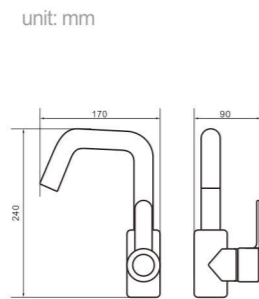

Model
HJ-301
Product Name
Kitchen Faucet

Body material
SUS
Size
170*90*240 mm