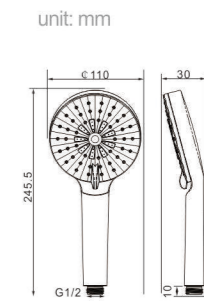

Model
S323
Product Name
Hand Shower

Body material
ABS
Size
110*30*245.5 mm