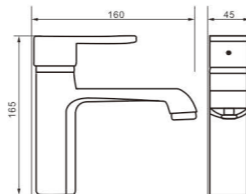

Product Name
Basin Faucet

Body material
Brass

Size
150*45*170 mm

unit: mm

Model
7117

Product Name
Basin Faucet

Body material
Brass

Size
165*45*175 mm

unit: mm

Model
7111

Product Name
Basin Faucet

Body material
Brass

Size
140*45*155 mm

unit: mm

Model
7112

Product Name
Basin Faucet

Body material
Brass

Size
160*45*165 mm

unit: mm

Model
7171

Product Name
Basin Faucet

Body material
Brass

Size
170*45*180 mm

unit: mm