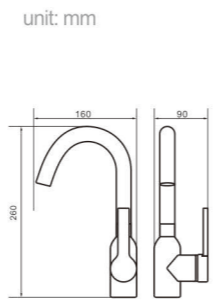

Model
8319
Product Name
Kitchen Faucet

Body material
SUS
Size
160*90*260 mm