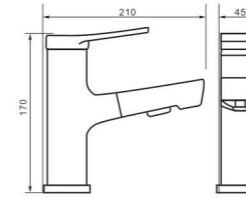

Model 229

Body material
Zinc Alloy

Product Name
Basin Faucet

Size
210*45*170 mm