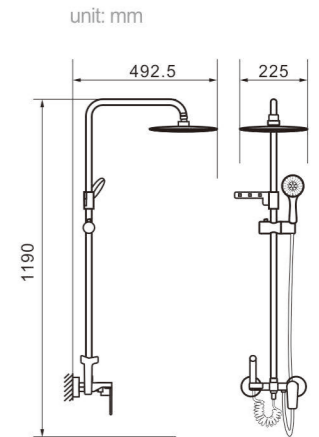

Model 8006

Product Name
Shower Column

Body material
Brass

Size
490*220*1390 mm

Model 8007

Product Name
Shower Column

Body material
Brass

Size
490*220*1390 mm

Model 8702

Product Name
Shower Column

Body material
Brass

Size
495*230*1390 mm

Model 8703

Product Name
Shower Column

Body material
Brass

Size
492.5*225*1390 mm

Model 8704
Product Name Shower Column

Body material Brass
Size 495*230*1190 mm

Model 8705
Product Name Shower Column

Body material Brass
Size 495*230*1190 mm

Model 8709
Product Name Shower Column

Body material Brass
Size 492.5*225*1190 mm

Model 8710
Product Name Shower Column

Body material Brass
Size 492.5*225*1190 mm

Model 8706
Product Name Shower Column

Body material Brass
Size 467.5*270*1190 mm

Model 8708
Product Name Shower Column

Body material Brass
Size 492.5*225*1390 mm