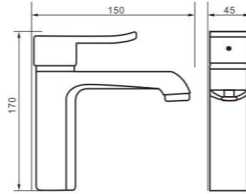

Product Name
Basin Faucet

Size
150*45*270 mm

unit: mm

Model 5156C

Body material
SUS

Product Name
Basin Faucet

Size
150*45*300 mm

Basin Faucet Series

unit: mm

Model
7107B

Product Name
Basin Faucet

Body material
Brass

Size
130*45*160 mm

unit: mm

Model
7108

Product Name
Basin Faucet

Body material
Brass

Size
150*45*170 mm

unit: mm

Model
7113

Product Name
Basin Faucet

Body material
Brass

Size
160*45*175 mm

unit: mm