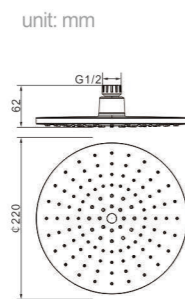

unit: mm
Body material
ABS
Size
300*200*60 mm

Model
D103
Product Name
Head Shower

unit: mm
Body material
ABS
Size
228*228*55 mm

Model
D104
Product Name
Head Shower

unit: mm
Body material
ABS
Size
228*228*54 mm

Model
D105
Product Name
Head Shower

unit: mm
Body material
ABS
Size
228*228*54 mm

Model
D111
Product Name
Head Shower

unit: mm
Body material
ABS
Size
227*227*61 mm

Model
D121
Product Name
Head Shower

Body material
ABS
Size
227*227*61 mm

Model
D151
Product Name
Head Shower

Body material
ABS
Size
228*228*62 mm

Model
D211
Product Name
Head Shower

Body material
ABS
Size
228*228*62 mm

Model
D221
Product Name
Head Shower

Body material
ABS
Size
220*220*62 mm