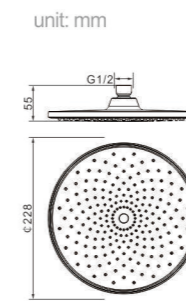

unit: mm
Body material
ABS
Size
95*50*257.7 mm

Model
S913
Product Name
Hand Shower

unit: mm
Body material
ABS
Size
95*59*266 mm

Model
S923
Product Name
Hand Shower

unit: mm
Body material
ABS
Size
95*59*266 mm

Model
S1112
Product Name
Hand Shower

unit: mm
Body material
ABS
Size
30*40*150 mm

Accessory - Head Shower

Model
D101
Product Name
Head Shower

unit: mm
Body material
ABS
Size
260*260*58 mm

Model
D102
Product Name
Head Shower

unit: mm
Body material
ABS
Size
300*200*60 mm

Model
D103
Product Name
Head Shower

unit: mm
Body material
ABS
Size
228*228*55 mm

Model
D104
Product Name
Head Shower

unit: mm
Body material
ABS
Size
228*228*54 mm