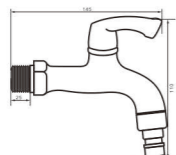

Model
7119

Product Name
Bath Faucet

Body material
Brass

Size
200*110*150 mm

unit: mm

Model
7132C

Product Name
Tap

Body material
Brass

Size
145*30*110 mm

unit: mm

Model
7134B

Product Name
Tap

Body material
Brass

Size
110*30*80 mm

unit: mm

Model
7134C