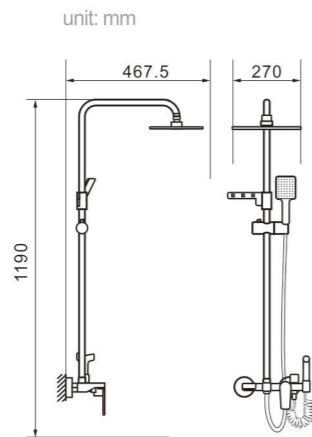

Model 8006

Product Name
Shower Column

Body material
Brass

Size
490*220*1390 mm

Model 8007

Product Name
Shower Column

Body material
Brass

Size
490*220*1390 mm

Model 8702

Product Name
Shower Column

Body material
Brass

Size
495*230*1390 mm

Model 8703

Product Name
Shower Column

Body material
Brass

Size
492.5*225*1390 mm

Model 8704
Product Name Shower Column

Body material Brass
Size 495*230*1190 mm

Model 8705
Product Name Shower Column

Body material Brass
Size 495*230*1190 mm

Model 8709
Product Name Shower Column

Body material Brass
Size 492.5*225*1190 mm

Model 8710
Product Name Shower Column

Body material Brass
Size 492.5*225*1190 mm

Model 8706
Product Name Shower Column

Body material Brass
Size 467.5*270*1190 mm

Model 8708
Product Name Shower Column

Body material Brass
Size 492.5*225*1390 mm