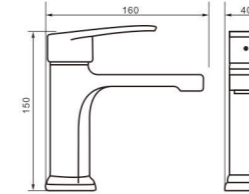

Product Name
Basin Faucet

Body material
SUS

Size
175*45*305 mm

Basin Faucet Series

unit: mm

Model
8333

Product Name
Basin Faucet

Body material
Brass