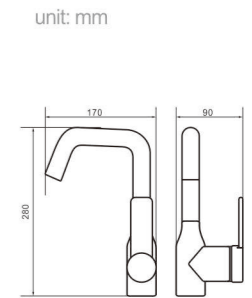

Model
HJ-3106
Product Name
Kitchen Faucet

Body material
SUS
Size
170*90*280 mm