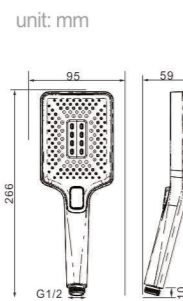

Accessory - Hand Shower

Model
S733
Product Name
Hand Shower

unit: mm
Body material
ABS
Size
98*50*236 mm

Model
S753
Product Name
Hand Shower

unit: mm
Body material
ABS
Size
98*50*236 mm

Model
S813
Product Name
Hand Shower

unit: mm
Body material
ABS
Size
95*50*257.7 mm

Model
S913
Product Name
Hand Shower

unit: mm
Body material
ABS
Size
95*59*266 mm

Model
S923
Product Name
Hand Shower

unit: mm
Body material
ABS
Size
95*59*266 mm