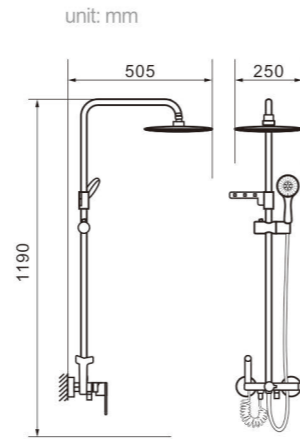

Model 8704
Product Name Shower Column

Body material Brass
Size 495*230*1190 mm

Model 8705
Product Name Shower Column

Body material Brass
Size 495*230*1190 mm

Model 8709
Product Name Shower Column

Body material Brass
Size 492.5*225*1190 mm

Model 8710
Product Name Shower Column

Body material Brass
Size 492.5*225*1190 mm

Model 8706
Product Name Shower Column

Body material Brass
Size 467.5*270*1190 mm

Model 8708
Product Name Shower Column

Body material Brass
Size 492.5*225*1390 mm

Model 8711
Product Name Shower Column

Body material Brass
Size 492.5*225*1390 mm

Model 8712
Product Name Shower Column

Body material Brass
Size 495*230*1190 mm

Model 8715
Product Name Shower Column

Body material Brass
Size 492.5*225*1390 mm

Model 8724
Product Name Shower Column

Body material Brass
Size 505*250*1190 mm

Model 8728
Product Name Shower Column

Body material Brass
Size 480*300*1190 mm

Model 8729
Product Name Shower Column

Body material Brass
Size 505*250*1190 mm