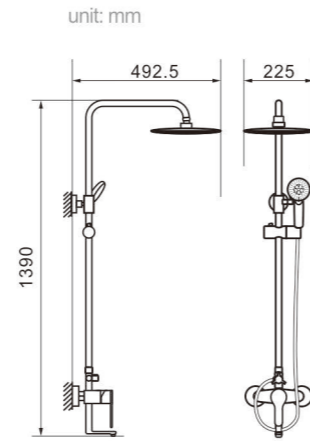

Model 5006
Product Name Shower Column

Body material Brass
Size 490*220*1390 mm

Model 5006C
Product Name Shower Column

Body material Brass
Size 490*220*1390 mm

Model 5012
Product Name Shower Column

Body material Brass
Size 492.5*225*1390 mm

Model 5013
Product Name Shower Column

Body material Brass
Size 495*230*1390 mm

Model 5007
Product Name Shower Column

Body material Brass
Size 490*220*1390 mm

Model 5010
Product Name Shower Column

Body material Brass
Size 490*220*1390mm

Model 5014
Product Name Shower Column

Body material Brass
Size 487.5*215*1390 mm

Model 5016
Product Name Shower Column

Body material Brass
Size 490*220*1190 mm

Model 5018
Product Name Shower Column

Body material Brass
Size 490*220*1390 mm

Model 5019
Product Name Shower Column

Body material Brass
Size 492.5*225*1390 mm

Model 5305
Product Name Shower Column

Body material Brass
Size 495*230*1390 mm

Model 5305C
Product Name Shower Column

Body material Brass
Size 495*230*1390 mm