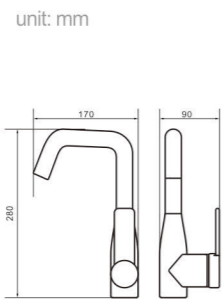

Model
HJ-3111
Product Name
Kitchen Faucet

Body material
SUS
Size
170*90*280 mm