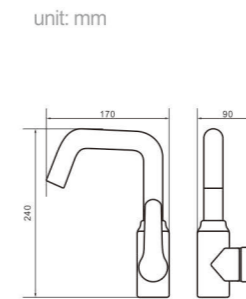

Model
HJ-308
Product Name
Kitchen Faucet

Body material
SUS
Size
170*90*240 mm