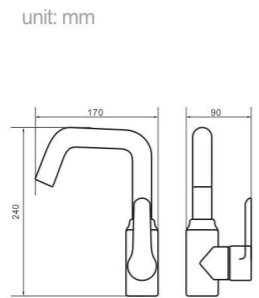

Model
HJ-303
Product Name
Kitchen Faucet

Body material
SUS
Size
170*90*240 mm