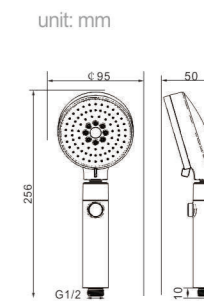

Model
S613
Product Name
Hand Shower

Body material
ABS
Size
95*50*256 mm