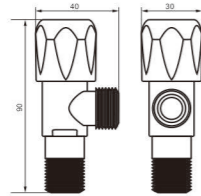

Body material
SUS

Size
45*30*90 mm

unit: mm

Model
5387

Product Name
Angle Valve

Body material
Brass

Size
45*30*90 mm

unit: mm

Model
8104

Product Name
Angle Valve

Body material
Brass

Size
40*30*90 mm

Model
9104

Product Name
Angle Valve

unit: mm

Body material
Brass

Size
40*30*90 mm

Model
9105

Product Name
Angle Valve

unit: mm

Body material
Brass

Size
45*40*90 mm

Model
9107

Product Name
Angle Valve