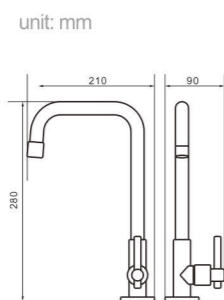

Model
5192
Product Name
Kitchen Faucet

Body material
Brass
Size
210*90*280 mm