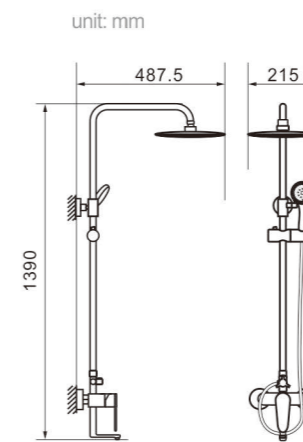

Model
5002
Product Name
Shower Column

Body material
Brass
Size
487.5*215*1390 mm

Model
5003
Product Name
Shower Column

Body material
Brass
Size
490*220*1390 mm

Model
5005
Product Name
Shower Column

Body material
Brass
Size
495*230*1390 mm

Model 5006
Product Name Shower Column

Body material Brass
Size 490*220*1390 mm

Model 5006C
Product Name Shower Column

Body material Brass
Size 490*220*1390 mm

Model 5012
Product Name Shower Column

Body material Brass
Size 492.5*225*1390 mm

Model 5013
Product Name Shower Column

Body material Brass
Size 495*230*1390 mm

Model 5007
Product Name Shower Column

Body material Brass
Size 490*220*1390 mm

Model 5010
Product Name Shower Column

Body material Brass
Size 490*220*1390mm

Model 5014
Product Name Shower Column

Body material Brass
Size 487.5*215*1390 mm

Model 5016
Product Name Shower Column

Body material Brass
Size 490*220*1190 mm

Model 5018
Product Name Shower Column

Body material Brass
Size 490*220*1390 mm