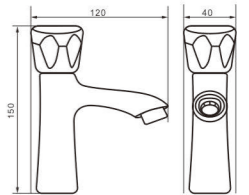

Size
150*40*160 mm

unit: mm

Model
8334

Product Name
Basin Faucet

Body material
Brass

Size
145*42*160 mm

unit: mm

Model
5205

Product Name
Basin Faucet

Body material
Brass

Size
120*30*145 mm

unit: mm

Model
5207

Product Name
Basin Faucet

Body material
Brass

Size
120*40*150 mm