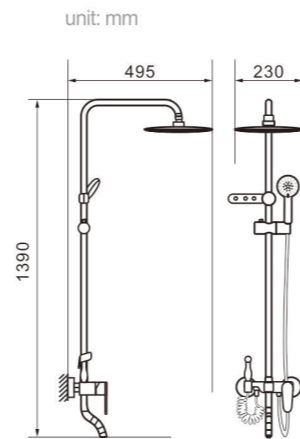

Model
5002
Product Name
Shower Column

Body material
Brass
Size
487.5*215*1390 mm

Model
5003
Product Name
Shower Column

Body material
Brass
Size
490*220*1390 mm

Model
5005
Product Name
Shower Column

Body material
Brass
Size
495*230*1390 mm

Model 8711
Product Name Shower Column

Body material Brass
Size 492.5*225*1390 mm

Model 8712
Product Name Shower Column

Body material Brass
Size 495*230*1190 mm

Model 8715
Product Name Shower Column

Body material Brass
Size 492.5*225*1390 mm

Model 8724
Product Name Shower Column

Body material Brass
Size 505*250*1190 mm

Model 8728
Product Name Shower Column

Body material Brass
Size 480*300*1190 mm

Model 8729
Product Name Shower Column

Body material Brass
Size 505*250*1190 mm

Model 8725
Product Name Shower Column

Body material Brass
Size 490*220*1390 mm

Model 8726
Product Name Shower Column

Body material Brass
Size 495*230*1390 mm

Model 8730
Product Name Shower Column

Body material Brass
Size 480*300*1190 mm