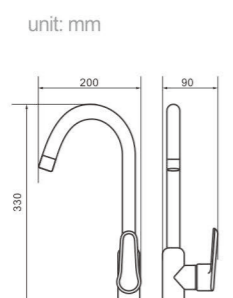

Model
HJ-004Q
Product Name
Kitchen Faucet

Body material
SUS
Size
200*90*330 mm