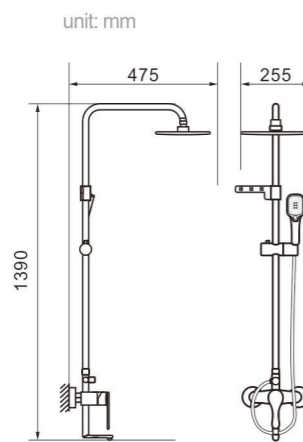

Model 5006
Product Name Shower Column

Body material Brass
Size 490*220*1390 mm

Model 5006C
Product Name Shower Column

Body material Brass
Size 490*220*1390 mm

Model 5012
Product Name Shower Column

Body material Brass
Size 492.5*225*1390 mm

Model 5014
Product Name Shower Column

Body material Brass
Size 487.5*215*1390 mm

Model 5016
Product Name Shower Column

Body material Brass
Size 490*220*1190 mm

Model 5018
Product Name Shower Column

Body material Brass
Size 490*220*1390 mm

Model 5019
Product Name Shower Column

Body material Brass
Size 492.5*225*1390 mm

Model 5305
Product Name Shower Column

Body material Brass
Size 495*230*1390 mm

Model 5305C
Product Name Shower Column

Body material Brass
Size 495*230*1390 mm

Model 5021
Product Name Shower Column

Body material Brass
Size 475*255*1390 mm

Model 5304
Product Name Shower Column

Body material Brass
Size 490*220*1390 mm

Model 5308
Product Name Shower Column

Body material Brass
Size 490*220*1390 mm