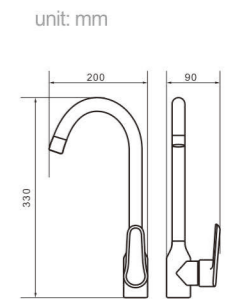

Model
HJ-006
Product Name
Kitchen Faucet

Body material
SUS
Size
200*90*330 mm