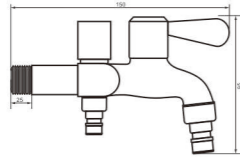

Size
160*30*95 mm

unit: mm

Model
7144

Product Name
Tap

Body material
Brass

Size
150*30*95 mm

Accessory - Tap

unit: mm