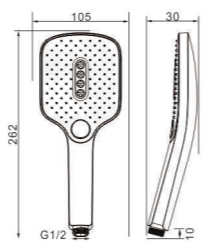

Model
S101

Product Name
Hand Shower

unit: mm

Body material
ABS

Size
130*50*264 mm

Model
S102

Product Name
Hand Shower

unit: mm