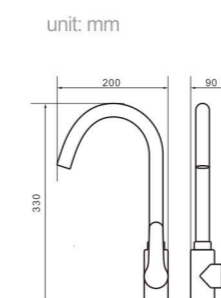

Model
HJ-012
Product Name
Kitchen Faucet

Body material
SUS
Size
200*90*330 mm