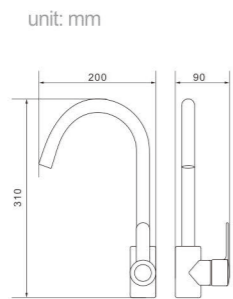

Kitchen Faucet Series

Model
HJ-001
Product Name
Kitchen Faucet

Body material
SUS
Size
200*90*310 mm