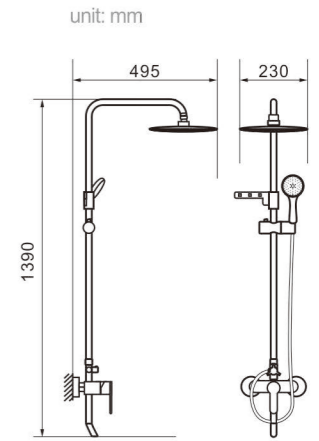

Model 5006
Product Name Shower Column

Body material Brass
Size 490*220*1390 mm

Model 5006C
Product Name Shower Column

Body material Brass
Size 490*220*1390 mm

Model 5012
Product Name Shower Column

Body material Brass
Size 492.5*225*1390 mm

Model 5013
Product Name Shower Column

Body material Brass
Size 495*230*1390 mm

Model 5007
Product Name Shower Column

Body material Brass
Size 490*220*1390 mm

Model 5010
Product Name Shower Column

Body material Brass
Size 490*220*1390mm

Model 5014
Product Name Shower Column

Body material Brass
Size 487.5*215*1390 mm

Model 5016
Product Name Shower Column

Body material Brass
Size 490*220*1190 mm

Model 5018
Product Name Shower Column

Body material Brass
Size 490*220*1390 mm

Model 5019
Product Name Shower Column

Body material Brass
Size 492.5*225*1390 mm

Model 5305
Product Name Shower Column

Body material Brass
Size 495*230*1390 mm

Model 5305C
Product Name Shower Column

Body material Brass
Size 495*230*1390 mm