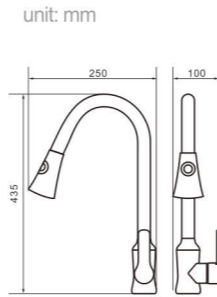

Model
5403
Product Name
Kitchen Faucet

Body material
Brass
Size
250*100*435 mm