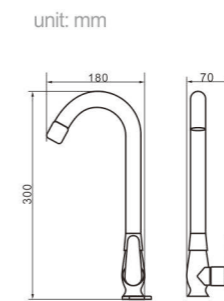

Model 8735Q
Product Name Shower Column

Body material Brass
Size 495*230*1190 mm

Model
8736Q
Product Name
Shower Column

Body material
Brass
Size
495*230*1390 mm

Model
8739
Product Name
Shower Column

Body material
Brass
Size
505*250*1190 mm

Model
8516
Product Name
Kitchen Faucet

Body material
Zinc Alloy
Size
260*95*420 mm

Kitchen Faucet Series

Model
8521
Product Name
Kitchen Faucet

Body material
Zinc Alloy
Size
240*100*435 mm

Model
8524
Product Name
Kitchen Faucet

Body material
SUS
Size
225*75*400 mm

Model
5198
Product Name
Kitchen Faucet

Body material
Brass
Size
180*70*300 mm

Model
5201
Product Name
Kitchen Faucet

Body material
Brass
Size
190*65*90 mm

Model
8526
Product Name
Kitchen Faucet

Body material
SUS
Size
200*90*330 mm

Model
8528
Product Name
Kitchen Faucet

Body material
SUS
Size
200*80*290 mm

Model
5202
Product Name
Kitchen Faucet

Body material
Brass
Size
180*70*300 mm

Model
8511
Product Name
Kitchen Faucet