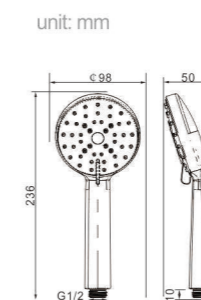

Model
S713
Product Name
Hand Shower

Body material
ABS
Size
98*50*236 mm