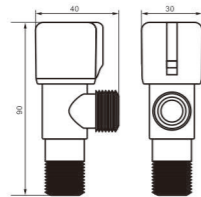

Model
8104

Product Name
Angle Valve

Body material
Brass

Size
40*30*90 mm

Model
9104

Product Name
Angle Valve

unit: mm

Body material
Brass

Size
40*30*90 mm

Model
9105

Product Name
Angle Valve

unit: mm

Body material
Brass

Size
45*40*90 mm

Model
9107

Product Name
Angle Valve

unit: mm

Body material
Brass

Size
40*30*90 mm

Model
9109

Product Name
Angle Valve

unit: mm

Body material
Brass

Size
40*35*90 mm