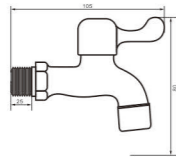

Model
9201B

Product Name
Tap

Body material
SUS

Size
105*30*80 mm