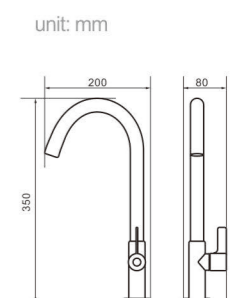

Model
HJ-013
Product Name
Kitchen Faucet

Body material
SUS
Size
200*80*350 mm