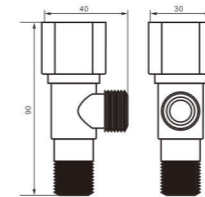

unit: mm

Model
9205C

Product Name
Tap

Body material
Brass

Size
110*30*90 mm

Accessory - Angle Valve

unit: mm

Model
5285

Product Name
Angle Valve

Body material
SUS

Size
50*30*95 mm

unit: mm

Model
5339

Product Name
Angle Valve

Body material
Brass

Size
45*35*115 mm

unit: mm

Model
5381

Product Name
Angle Valve

Body material
Brass

Size
40*30*90 mm

unit: mm

Model
5383

Product Name
Angle Valve