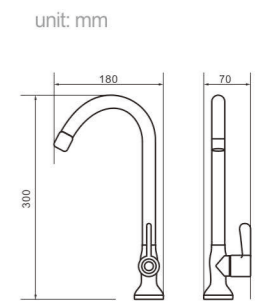

Model 8704
Product Name Shower Column

Body material Brass
Size 495*230*1190 mm

Model 8705
Product Name Shower Column

Body material Brass
Size 495*230*1190 mm

Model 8709
Product Name Shower Column

Body material Brass
Size 492.5*225*1190 mm

Model 8710
Product Name Shower Column

Body material Brass
Size 492.5*225*1190 mm

Model 8706
Product Name Shower Column

Body material Brass
Size 467.5*270*1190 mm

Model 8708
Product Name Shower Column

Body material Brass
Size 492.5*225*1390 mm

Model 8735Q
Product Name Shower Column

Body material Brass
Size 495*230*1190 mm

Model
8736Q
Product Name
Shower Column

Body material
Brass
Size
495*230*1390 mm

Model
8739
Product Name
Shower Column

Body material
Brass
Size
505*250*1190 mm

Body material
SUS
Size
200*90*330 mm

Model
8528
Product Name
Kitchen Faucet

Body material
SUS
Size
200*80*290 mm

Model
5202
Product Name
Kitchen Faucet

Body material
Brass
Size
180*70*300 mm

Model
8511
Product Name
Kitchen Faucet