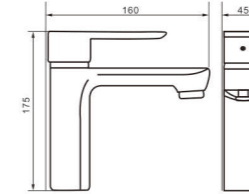

Model
7113

Product Name
Basin Faucet

Body material
Brass

Size
160*45*175 mm