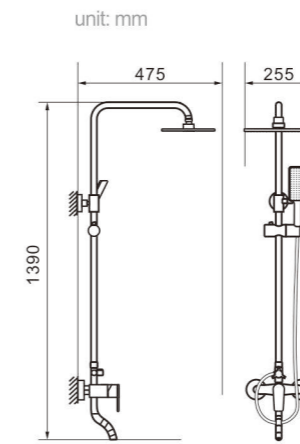

Model 5019
Product Name Shower Column

Body material Brass
Size 492.5*225*1390 mm

Model 5305
Product Name Shower Column

Body material Brass
Size 495*230*1390 mm

Model 5305C
Product Name Shower Column

Body material Brass
Size 495*230*1390 mm

Model 5021
Product Name Shower Column

Body material Brass
Size 475*255*1390 mm

Model 5304
Product Name Shower Column

Body material Brass
Size 490*220*1390 mm

Model 5308
Product Name Shower Column

Body material Brass
Size 490*220*1390 mm

Model 7017B
Product Name Shower Column

Body material Brass
Size 490*220*1390 mm

Model 7018
Product Name Shower Column

Body material Brass
Size 492.5*225*1390 mm

Model 7020
Product Name Shower Column

Body material Brass
Size 495*230*1190 mm

Model 7040
Product Name Shower Column

Body material Brass
Size 475*255*1390 mm

Model 8001
Product Name Shower Column

Body material Brass
Size 490*220*1390 mm

Model 7021
Product Name Shower Column

Body material Brass
Size 465*250*1190 mm