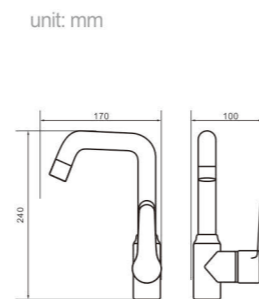

Model 5014
Product Name Shower Column

Body material Brass
Size 487.5*215*1390 mm

Model 5016
Product Name Shower Column

Body material Brass
Size 490*220*1190 mm

Model 5018
Product Name Shower Column

Body material Brass
Size 490*220*1390 mm

Model 8004

Product Name
Shower Column

Body material
Brass

Size
480*280*1390 mm

Model 8005

Product Name
Shower Column

Body material
Brass

Size
480*280*1390 mm

Model 8006

Product Name
Shower Column

Body material
Brass

Size
490*220*1390 mm

Model 8007

Product Name
Shower Column

Body material
Brass

Size
490*220*1390 mm

Model
HJ-3111
Product Name
Kitchen Faucet

Body material
SUS
Size
170*90*280 mm

Model
5045
Product Name
Kitchen Faucet

Body material
Brass
Size
210*100*355 mm

Model
5050
Product Name
Kitchen Faucet

Body material
Brass
Size
210*100*375 mm