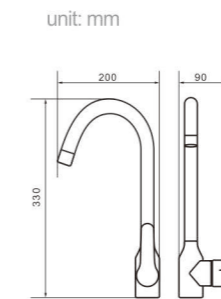

Kitchen Faucet Series

Model
HJ-005Q
Product Name
Kitchen Faucet

Body material
SUS
Size
200*90*330 mm