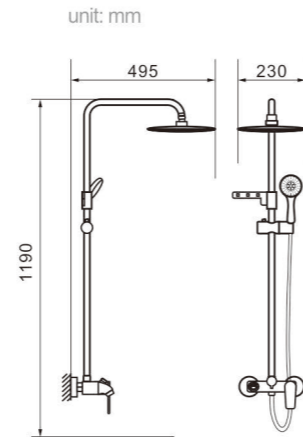

Model 8008

Product Name
Shower Column

Body material
Brass

Size
490*220*1390 mm

Model 8009

Product Name
Shower Column

Body material
Brass

Size
490*220*1390 mm

Model 8006

Product Name
Shower Column

Body material
Brass

Size
490*220*1390 mm

Model 8007

Product Name
Shower Column

Body material
Brass

Size
490*220*1390 mm

Model 8702

Product Name
Shower Column

Body material
Brass

Size
495*230*1390 mm

Model 8703

Product Name
Shower Column

Body material
Brass

Size
492.5*225*1390 mm

Model 8704
Product Name Shower Column

Body material Brass
Size 495*230*1190 mm

Model 8705
Product Name Shower Column

Body material Brass
Size 495*230*1190 mm

Model 8709
Product Name Shower Column

Body material Brass
Size 492.5*225*1190 mm