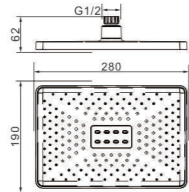

Model
D651
Product Name
Head Shower

Body material
ABS
Size
225*225*61 mm

Model
D711
Product Name
Head Shower

Body material
ABS
Size
280*190*62 mm

unit: mm

Model
D721

Product Name
Head Shower

Body material
ABS