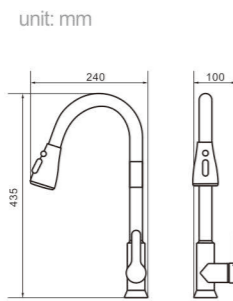

Model 8008

Product Name
Shower Column

Body material
Brass

Size
490*220*1390 mm

Model 8009

Product Name
Shower Column

Body material
Brass

Size
490*220*1390 mm

Model 8006

Product Name
Shower Column

Body material
Brass

Size
490*220*1390 mm

Model 8007

Product Name
Shower Column

Body material
Brass

Size
490*220*1390 mm

Model
8510
Product Name
Kitchen Faucet

Body material
SUS
Size
200*90*330 mm

Model
8513
Product Name
Kitchen Faucet

Body material
SUS
Size
220*85*380 mm

Model
8515
Product Name
Kitchen Faucet

Body material
Zinc Alloy
Size
250*100*475 mm

Model
8516
Product Name
Kitchen Faucet

Body material
Zinc Alloy
Size
260*95*420 mm

Kitchen Faucet Series

Model
8521
Product Name
Kitchen Faucet

Body material
Zinc Alloy
Size
240*100*435 mm

Model
8524
Product Name
Kitchen Faucet