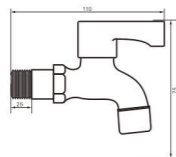

Model
9205B

Product Name
Tap

Body material
Brass

Size
110*30*75 mm