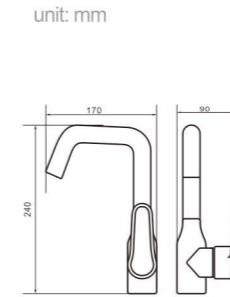

Model
HJ-306
Product Name
Kitchen Faucet

Body material
SUS
Size
170*90*240 mm