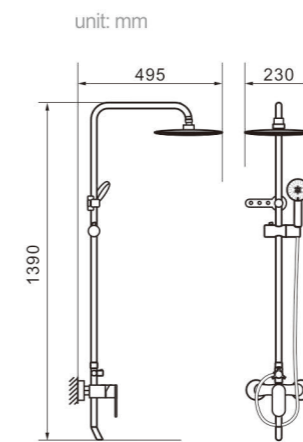

Model 8004

Product Name
Shower Column

Body material
Brass

Size
480*280*1390 mm

Model 8005

Product Name
Shower Column

Body material
Brass

Size
480*280*1390 mm

Model 8008

Product Name
Shower Column

Body material
Brass

Size
490*220*1390 mm

Model 8009

Product Name
Shower Column

Body material
Brass

Size
490*220*1390 mm

Model 8006

Product Name
Shower Column

Body material
Brass

Size
490*220*1390 mm

Model 8007

Product Name
Shower Column

Body material
Brass

Size
490*220*1390 mm

Model 8702

Product Name
Shower Column

Body material
Brass

Size
495*230*1390 mm

Model 8703

Product Name
Shower Column

Body material
Brass

Size
492.5*225*1390 mm