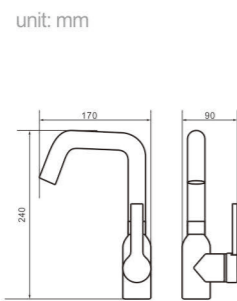

Model
8320
Product Name
Kitchen Faucet

Body material
SUS
Size
170*90*240 mm