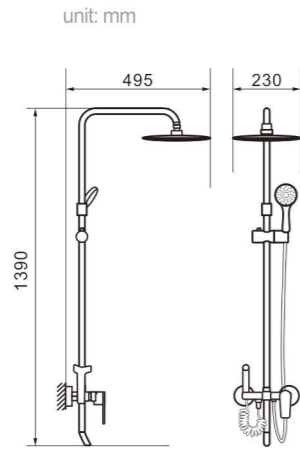

Model
5002
Product Name
Shower Column

Body material
Brass
Size
487.5*215*1390 mm

Model
5003
Product Name
Shower Column

Body material
Brass
Size
490*220*1390 mm

Model
5005
Product Name
Shower Column

Body material
Brass
Size
495*230*1390 mm

Model 8724
Product Name Shower Column

Body material Brass
Size 505*250*1190 mm

Model 8728
Product Name Shower Column

Body material Brass
Size 480*300*1190 mm

Model 8729
Product Name Shower Column

Body material Brass
Size 505*250*1190 mm

Model 8725
Product Name Shower Column

Body material Brass
Size 490*220*1390 mm

Model 8726
Product Name Shower Column

Body material Brass
Size 495*230*1390 mm

Model 8730
Product Name Shower Column

Body material Brass
Size 480*300*1190 mm

Model 8735Q
Product Name Shower Column

Body material Brass
Size 495*230*1190 mm

Model
8736Q
Product Name
Shower Column

Body material
Brass
Size
495*230*1390 mm

Model
8739
Product Name
Shower Column

Body material
Brass
Size
505*250*1190 mm