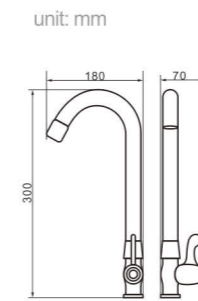

Model
5198
Product Name
Kitchen Faucet

Body material
Brass
Size
180*70*300 mm