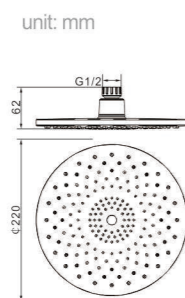

Model
D251
Product Name
Head Shower

Body material
ABS
Size
220*220*62 mm