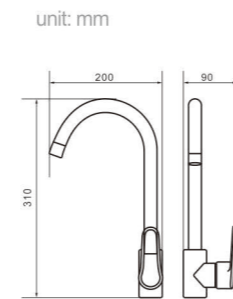

Model
HJ-002Q
Product Name
Kitchen Faucet

Body material
SUS
Size
200*90*310 mm