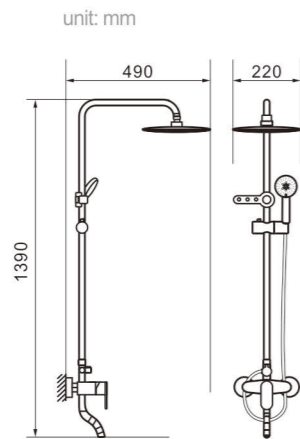

Model 8711
Product Name Shower Column

Body material Brass
Size 492.5*225*1390 mm

Model 8712
Product Name Shower Column

Body material Brass
Size 495*230*1190 mm

Model 8715
Product Name Shower Column

Body material Brass
Size 492.5*225*1390 mm

Model 8724
Product Name Shower Column

Body material Brass
Size 505*250*1190 mm

Model 8728
Product Name Shower Column

Body material Brass
Size 480*300*1190 mm

Model 8729
Product Name Shower Column

Body material Brass
Size 505*250*1190 mm

Model 8725
Product Name Shower Column

Body material Brass
Size 490*220*1390 mm

Model 8726
Product Name Shower Column

Body material Brass
Size 495*230*1390 mm

Model 8730
Product Name Shower Column

Body material Brass
Size 480*300*1190 mm

Model 8735Q
Product Name Shower Column

Body material Brass
Size 495*230*1190 mm

Model
8736Q
Product Name
Shower Column

Body material
Brass
Size
495*230*1390 mm

Model
8739
Product Name
Shower Column

Body material
Brass
Size
505*250*1190 mm