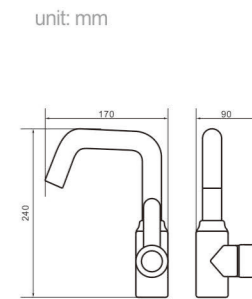

Model
HJ-309
Product Name
Kitchen Faucet

Body material
SUS
Size
170*90*240 mm