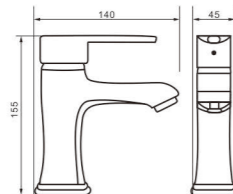

Size
130*45*160 mm

unit: mm

Model
7110

Product Name
Basin Faucet

Body material
Brass

Size
140*45*150 mm

unit: mm

Model
7114

Product Name
Basin Faucet

Body material
Brass

Size
150*45*170 mm

unit: mm

Model
7117

Product Name
Basin Faucet

Body material
Brass

Size
165*45*175 mm

unit: mm

Model
7111

Product Name
Basin Faucet

Body material
Brass

Size
140*45*155 mm

unit: mm

Model
7112

Product Name
Basin Faucet