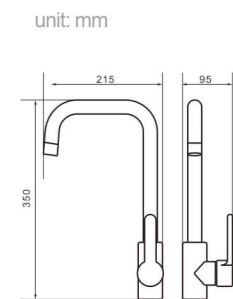

Model 8004

Product Name
Shower Column

Body material
Brass

Size
480*280*1390 mm

Model 8005

Product Name
Shower Column

Body material
Brass

Size
480*280*1390 mm

Model 8008

Product Name
Shower Column

Body material
Brass

Size
490*220*1390 mm

Model 8009

Product Name
Shower Column

Body material
Brass

Size
490*220*1390 mm

Model 8006

Product Name
Shower Column

Body material
Brass

Size
490*220*1390 mm

Model 8007

Product Name
Shower Column

Body material
Brass

Size
490*220*1390 mm

Model
5137B
Product Name
Kitchen Faucet

Body material
Brass
Size
210*100*270 mm

Model
5149
Product Name
Kitchen Faucet

Body material
Brass
Size
220*100*345 mm

Model
5167
Product Name
Kitchen Faucet

Body material
Brass
Size
210*100*350 mm