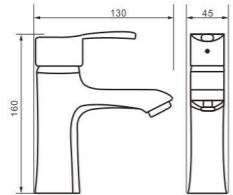

Body material
Brass

Size
150*45*170 mm

unit: mm

Model
7113

Product Name
Basin Faucet

Body material
Brass

Size
160*45*175 mm

unit: mm

Model
7113B

Product Name
Basin Faucet

Body material
Brass

Size
160*45*175 mm

unit: mm

Model
7109

Product Name
Basin Faucet

Body material
Brass

Size
130*45*160 mm

unit: mm

Model
7110

Product Name
Basin Faucet

Body material
Brass

Size
140*45*150 mm

unit: mm

Model
7114