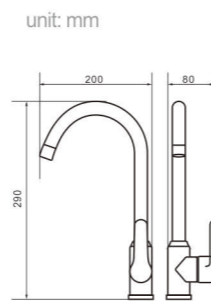

Model 8735Q
Product Name Shower Column

Body material Brass
Size 495*230*1190 mm

Model
8736Q
Product Name
Shower Column

Body material
Brass
Size
495*230*1390 mm

Model
8739
Product Name
Shower Column

Body material
Brass
Size
505*250*1190 mm

Model
8516
Product Name
Kitchen Faucet

Body material
Zinc Alloy
Size
260*95*420 mm

Kitchen Faucet Series

Model
8521
Product Name
Kitchen Faucet

Body material
Zinc Alloy
Size
240*100*435 mm

Model
8524
Product Name
Kitchen Faucet

Body material
SUS
Size
225*75*400 mm

Model
5198
Product Name
Kitchen Faucet

Body material
Brass
Size
180*70*300 mm

Model
5201
Product Name
Kitchen Faucet

Body material
Brass
Size
190*65*90 mm

Model
8526
Product Name
Kitchen Faucet

Body material
SUS
Size
200*90*330 mm

Model
8528
Product Name
Kitchen Faucet

Body material
SUS
Size
200*80*290 mm

Model
5202
Product Name
Kitchen Faucet

Body material
Brass
Size
180*70*300 mm

Model
8511
Product Name
Kitchen Faucet