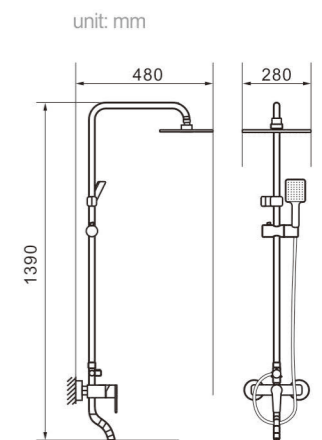

Model 7040
Product Name Shower Column

Body material Brass
Size 475*255*1390 mm

Model 8001
Product Name Shower Column

Body material Brass
Size 490*220*1390 mm

Model 7021
Product Name Shower Column

Body material Brass
Size 465*250*1190 mm

Model 7022
Product Name Shower Column

Body material Brass
Size 470*265*1190 mm

Model 8002
Product Name Shower Column

Body material Brass
Size 490*220*1390 mm

Model 8003
Product Name Shower Column

Body material Brass
Size 480*280*1390 mm

Model 8004

Product Name
Shower Column

Body material
Brass

Size
480*280*1390 mm

Model 8005

Product Name
Shower Column

Body material
Brass

Size
480*280*1390 mm

Model 8008

Product Name
Shower Column

Body material
Brass

Size
490*220*1390 mm

Model 8009

Product Name
Shower Column

Body material
Brass

Size
490*220*1390 mm