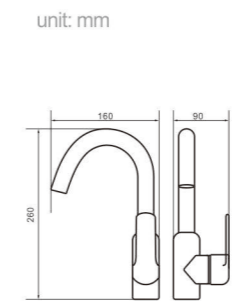

Model HJ-204

Product Name Kitchen Faucet

Body material SUS
Size 160*90*260 mm