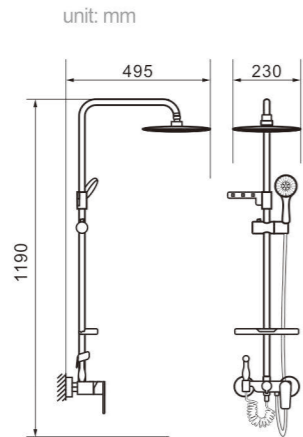

Model 8008

Product Name
Shower Column

Body material
Brass

Size
490*220*1390 mm

Model 8009

Product Name
Shower Column

Body material
Brass

Size
490*220*1390 mm

Model 8006

Product Name
Shower Column

Body material
Brass

Size
490*220*1390 mm

Model 8007

Product Name
Shower Column

Body material
Brass

Size
490*220*1390 mm

Model 8702

Product Name
Shower Column

Body material
Brass

Size
495*230*1390 mm

Model 8703

Product Name
Shower Column

Body material
Brass

Size
492.5*225*1390 mm

Model 8704
Product Name Shower Column

Body material Brass
Size 495*230*1190 mm

Model 8705
Product Name Shower Column

Body material Brass
Size 495*230*1190 mm

Model 8709
Product Name Shower Column

Body material Brass
Size 492.5*225*1190 mm