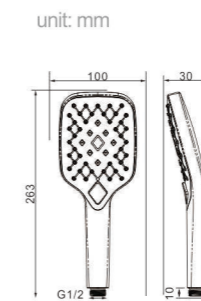

Model
S123
Product Name
Hand Shower

Body material
ABS
Size
108*70*240 mm

Model
S133
Product Name
Hand Shower

Body material
ABS
Size
108*70*240 mm

Model
S313
Product Name
Hand Shower

Body material
ABS
Size
110*30*245.5 mm

Model
S323
Product Name
Hand Shower

Body material
ABS
Size
110*30*245.5 mm

Model
S211
Product Name
Hand Shower

Body material
ABS
Size
105*50.5*240 mm

Model
S213
Product Name
Hand Shower

Body material
ABS
Size
105*50.5*240 mm

Model
S513
Product Name
Hand Shower

Body material
ABS
Size
100*30*263 mm

Model
S613
Product Name
Hand Shower

Body material
ABS
Size
95*50*256 mm

Model
S215
Product Name
Hand Shower

Body material
ABS
Size
105*50.5*240 mm