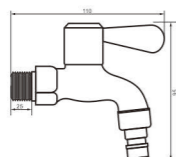

Size
145*30*110 mm

unit: mm

Model
7134B

Product Name
Tap

Body material
Brass

Size
110*30*80 mm

unit: mm

Model
7134C

Product Name
Tap

Body material
Brass

Size
110*30*95 mm

unit: mm

Model
7135B

Product Name
Tap

Body material
Brass

Size
110*30*80 mm