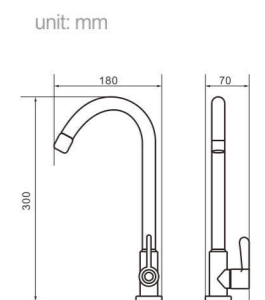

Model 8710
Product Name Shower Column

Body material Brass
Size 492.5*225*1190 mm

Model 8706
Product Name Shower Column

Body material Brass
Size 467.5*270*1190 mm

Model 8708
Product Name Shower Column

Body material Brass
Size 492.5*225*1390 mm

Model 8735Q
Product Name Shower Column

Body material Brass
Size 495*230*1190 mm

Model
8736Q
Product Name
Shower Column

Body material
Brass
Size
495*230*1390 mm

Model
8739
Product Name
Shower Column

Body material
Brass
Size
505*250*1190 mm

Body material
Brass
Size
180*70*300 mm

Model
5192
Product Name
Kitchen Faucet

Body material
Brass
Size
210*90*280 mm

Model
5196
Product Name
Kitchen Faucet

Body material
Brass
Size
210*90*300 mm

Model
8518
Product Name
Kitchen Faucet

Body material
SUS
Size
180*70*300 mm

Model
8519
Product Name
Kitchen Faucet

Body material
SUS
Size
180*70*300 mm

Kitchen Faucet Series

Basin Faucet Series

- Honeycomb structure aerator
- Soft, smooth and steady