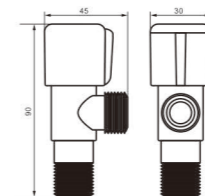

Product Name
Angle Valve

Body material
SUS

Size
50*30*95 mm

unit: mm

Model
5339

Product Name
Angle Valve

Body material
Brass

Size
45*35*115 mm

unit: mm

Model
5381

Product Name
Angle Valve

Body material
Brass

Size
40*30*90 mm

unit: mm

Model
5383

Product Name
Angle Valve

Body material
SUS

Size
45*30*90 mm

unit: mm

Model
5387

Product Name
Angle Valve

Body material
Brass

Size
45*30*90 mm

unit: mm