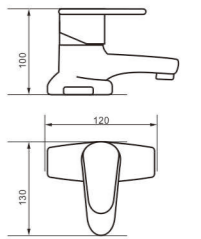

Product Name
Basin Faucet

Body material
Brass

Size
120*30*145 mm

unit: mm

Model
5207

Product Name
Basin Faucet

Body material
Brass

Size
120*40*150 mm

unit: mm

Model
5208

Product Name
Basin Faucet

Body material
Brass

Size
110*35*140 mm

unit: mm

Model
5209

Product Name
Basin Faucet

Body material
Brass

Size
150*40*110 mm

Accessory Series

- Comprehensive to satisfy daily life

unit: mm

Model 5035

Body material Brass

Product Name Bath Faucet

Size 120*90*130 mm

unit: mm

Model 5055

Body material Brass

Product Name Bath Faucet

Size 120*130*100 mm

unit: mm

Model 5056