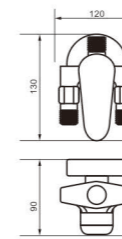

unit: mm

Model
5208

Product Name
Basin Faucet

Body material
Brass

Size
110*35*140 mm

unit: mm

Model
5209

Product Name
Basin Faucet

Body material
Brass

Size
150*40*110 mm

Accessory Series

- Comprehensive to satisfy daily life

unit: mm

Model 5035

Body material Brass

Product Name Bath Faucet

Size 120*90*130 mm

unit: mm

Model 5055

Body material Brass

Product Name Bath Faucet

Size 120*130*100 mm

unit: mm

Model 5056