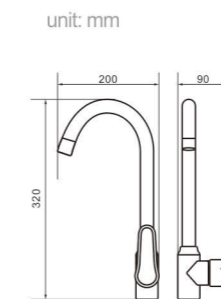

Model
HJ-008
Product Name
Kitchen Faucet

Body material
SUS
Size
200*90*320 mm