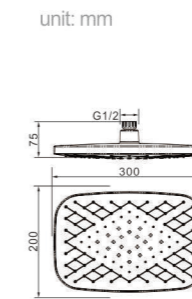

Model
D511
Product Name
Head Shower

Body material
ABS
Size
300*200*75 mm