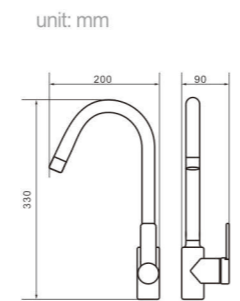

Model HJ-107

Product Name Kitchen Faucet

Body material SUS
Size 200*90*330 mm