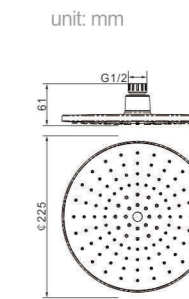

Model
D611
Product Name
Head Shower

Body material
ABS
Size
225*225*61 mm