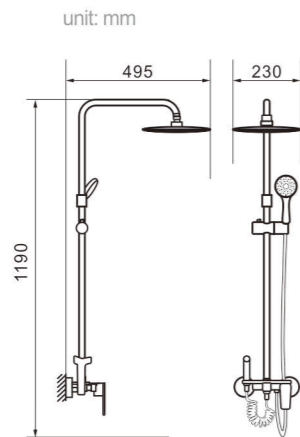

Body material
Brass
Size
495*230*1190 mm