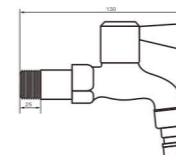

Model
7140C

Product Name
Tap

Body material
Brass

Size
130*30*95 mm