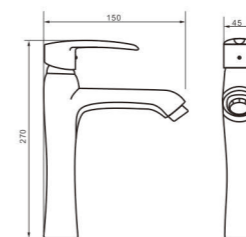

unit: mm

Model 232

Body material
Zinc Alloy

Product Name
Basin Faucet

Size
170*40*160 mm

unit: mm

Model 5115C

Body material
Brass