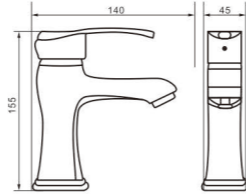

Body material
Brass

Size
160*45*165 mm

unit: mm

Model
7171

Product Name
Basin Faucet

Body material
Brass

Size
170*45*180 mm

unit: mm

Model
8308

Product Name
Basin Faucet

Body material
Brass

Size
175*45*150 mm

Basin Faucet Series

unit: mm

Model
8310

Product Name
Basin Faucet

Body material
Brass

Size
165*45*160 mm

unit: mm

Model
8316

Product Name
Basin Faucet

Body material
Brass

Size
140*45*155 mm

unit: mm