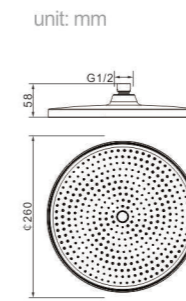

Accessory - Head Shower

Model
D101
Product Name
Head Shower

unit: mm
Body material
ABS
Size
260*260*58 mm