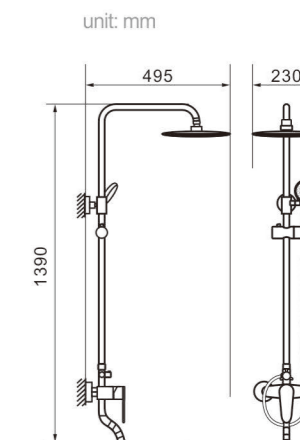

- Air-intake pressurized technology
- Mixing with water to create powerful flow
- Provide the most comfortable bath experience

Shower Column Series

Model
5001
Product Name
Shower Column

Body material
Brass
Size
492.5*225*1390 mm

Model
5002
Product Name
Shower Column

Body material
Brass
Size
487.5*215*1390 mm

Model
5003
Product Name
Shower Column

Body material
Brass
Size
490*220*1390 mm

Model
5005
Product Name
Shower Column

Body material
Brass
Size
495*230*1390 mm

Model 5006
Product Name Shower Column

Body material Brass
Size 490*220*1390 mm

Model 5006C
Product Name Shower Column

Body material Brass
Size 490*220*1390 mm

Model 5012
Product Name Shower Column

Body material Brass
Size 492.5*225*1390 mm

Model 5013
Product Name Shower Column

Body material Brass
Size 495*230*1390 mm

Model 5007
Product Name Shower Column

Body material Brass
Size 490*220*1390 mm

Model 5010
Product Name Shower Column

Body material Brass
Size 490*220*1390mm