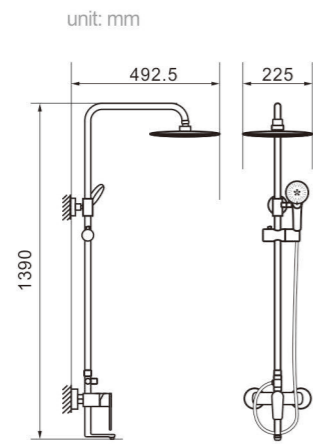

Model 5014
Product Name Shower Column

Body material Brass
Size 487.5*215*1390 mm

Model 5016
Product Name Shower Column

Body material Brass
Size 490*220*1190 mm

Model 5018
Product Name Shower Column

Body material Brass
Size 490*220*1390 mm

Model 5019
Product Name Shower Column

Body material Brass
Size 492.5*225*1390 mm

Model 5305
Product Name Shower Column

Body material Brass
Size 495*230*1390 mm

Model 5305C
Product Name Shower Column

Body material Brass
Size 495*230*1390 mm

Model 5021
Product Name Shower Column

Body material Brass
Size 475*255*1390 mm

Model 5304
Product Name Shower Column

Body material Brass
Size 490*220*1390 mm

Model 5308
Product Name Shower Column

Body material Brass
Size 490*220*1390 mm

Model 7017B
Product Name Shower Column

Body material Brass
Size 490*220*1390 mm

Model 7018
Product Name Shower Column

Body material Brass
Size 492.5*225*1390 mm

Model 7020
Product Name Shower Column

Body material Brass
Size 495*230*1190 mm