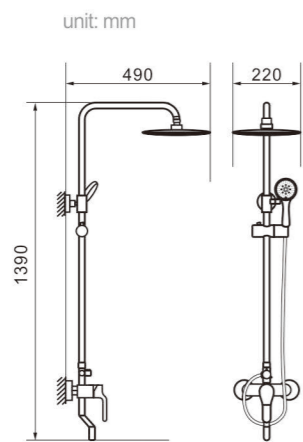

Model
5002
Product Name
Shower Column

Body material
Brass
Size
487.5*215*1390 mm

Model
5003
Product Name
Shower Column

Body material
Brass
Size
490*220*1390 mm

Model
5005
Product Name
Shower Column

Body material
Brass
Size
495*230*1390 mm

Model 5006
Product Name Shower Column

Body material Brass
Size 490*220*1390 mm

Model 5006C
Product Name Shower Column

Body material Brass
Size 490*220*1390 mm

Model 5012
Product Name Shower Column

Body material Brass
Size 492.5*225*1390 mm

Model 5013
Product Name Shower Column

Body material Brass
Size 495*230*1390 mm

Model 5007
Product Name Shower Column

Body material Brass
Size 490*220*1390 mm

Model 5010
Product Name Shower Column

Body material Brass
Size 490*220*1390mm

Model 5014
Product Name Shower Column

Body material Brass
Size 487.5*215*1390 mm

Model 5016
Product Name Shower Column

Body material Brass
Size 490*220*1190 mm

Model 5018
Product Name Shower Column

Body material Brass
Size 490*220*1390 mm