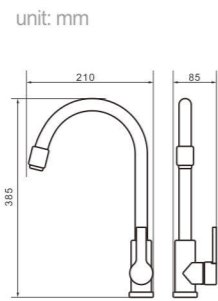

Model
7101
Product Name
Kitchen Faucet

Body material
Zinc Alloy
Size
210*85*385 mm