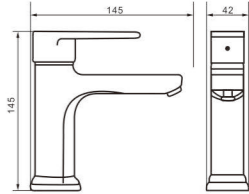

Product Name
Basin Faucet

Body material
SUS

Size
175*45*305 mm

Basin Faucet Series

unit: mm

Model
8333

Product Name
Basin Faucet

Body material
Brass

Size
150*40*160 mm

unit: mm

Model
8334

Product Name
Basin Faucet

Body material
Brass

Size
145*42*160 mm

unit: mm

Model
5205