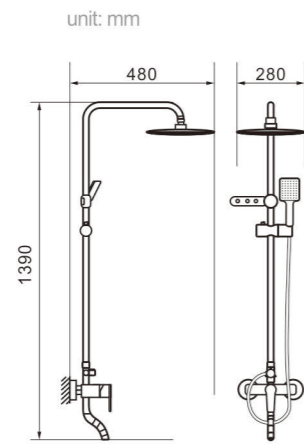

Model 7040
Product Name Shower Column

Body material Brass
Size 475*255*1390 mm

Model 8001
Product Name Shower Column

Body material Brass
Size 490*220*1390 mm

Model 7021
Product Name Shower Column

Body material Brass
Size 465*250*1190 mm

Model 7022
Product Name Shower Column

Body material Brass
Size 470*265*1190 mm

Model 8002
Product Name Shower Column

Body material Brass
Size 490*220*1390 mm

Model 8003
Product Name Shower Column

Body material Brass
Size 480*280*1390 mm

Model 8004

Product Name
Shower Column

Body material
Brass

Size
480*280*1390 mm

Model 8005

Product Name
Shower Column

Body material
Brass

Size
480*280*1390 mm

Model 8008

Product Name
Shower Column

Body material
Brass

Size
490*220*1390 mm

Model 8009

Product Name
Shower Column

Body material
Brass

Size
490*220*1390 mm