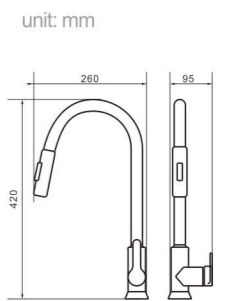

Model 8008

Product Name
Shower Column

Body material
Brass

Size
490*220*1390 mm

Model 8009

Product Name
Shower Column

Body material
Brass

Size
490*220*1390 mm

Model 8006

Product Name
Shower Column

Body material
Brass

Size
490*220*1390 mm

Model 8007

Product Name
Shower Column

Body material
Brass

Size
490*220*1390 mm

Model 8704
Product Name Shower Column

Body material Brass
Size 495*230*1190 mm

Model 8705
Product Name Shower Column

Body material Brass
Size 495*230*1190 mm

Model 8709
Product Name Shower Column

Body material Brass
Size 492.5*225*1190 mm

Model
8510
Product Name
Kitchen Faucet

Body material
SUS
Size
200*90*330 mm

Model
8513
Product Name
Kitchen Faucet

Body material
SUS
Size
220*85*380 mm

Model
8515
Product Name
Kitchen Faucet

Body material
Zinc Alloy
Size
250*100*475 mm