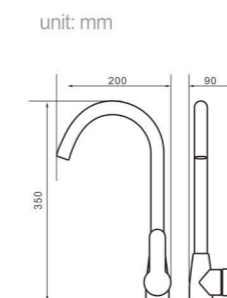

Model
5342
Product Name
Kitchen Faucet

Body material
Brass
Size
200*90*350 mm