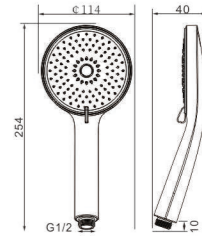

Model
S101

Product Name
Hand Shower

unit: mm

Body material
ABS

Size
130*50*264 mm

Model
S102

Product Name
Hand Shower

unit: mm

Body material
ABS

Size
105*30*262 mm

Model
S103

Product Name
Hand Shower

unit: mm

Body material
ABS

Size
114*40*254 mm

Model
S104

Product Name
Hand Shower

unit: mm

Body material
ABS

Size
114*40*254 mm

Model
S105

Product Name
Hand Shower

unit: mm

Body material
ABS