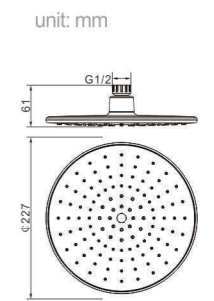

Model
D111
Product Name
Head Shower

unit: mm
Body material
ABS
Size
227*227*61 mm