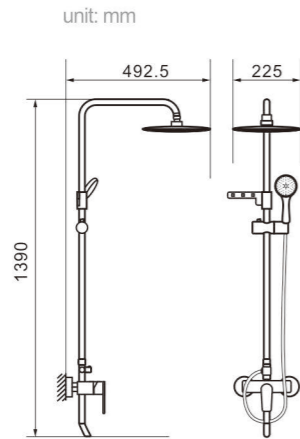

Model 8004

Product Name
Shower Column

Body material
Brass

Size
480*280*1390 mm

Model 8005

Product Name
Shower Column

Body material
Brass

Size
480*280*1390 mm

Model 8704
Product Name Shower Column

Body material Brass
Size 495*230*1190 mm

Model 8705
Product Name Shower Column

Body material Brass
Size 495*230*1190 mm

Model 8709
Product Name Shower Column

Body material Brass
Size 492.5*225*1190 mm

Model 8710
Product Name Shower Column

Body material Brass
Size 492.5*225*1190 mm

Model 8706
Product Name Shower Column

Body material Brass
Size 467.5*270*1190 mm

Model 8708
Product Name Shower Column

Body material Brass
Size 492.5*225*1390 mm

Model 8711
Product Name Shower Column

Body material Brass
Size 492.5*225*1390 mm

Model 8712
Product Name Shower Column

Body material Brass
Size 495*230*1190 mm

Model 8715
Product Name Shower Column

Body material Brass
Size 492.5*225*1390 mm