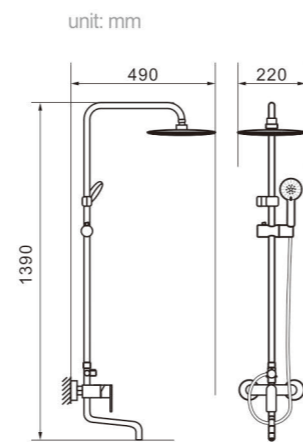

Model 8004

Product Name
Shower Column

Body material
Brass

Size
480*280*1390 mm

Model 8005

Product Name
Shower Column

Body material
Brass

Size
480*280*1390 mm

Model 8008

Product Name
Shower Column

Body material
Brass

Size
490*220*1390 mm

Model 8009

Product Name
Shower Column

Body material
Brass

Size
490*220*1390 mm

Model 8006

Product Name
Shower Column

Body material
Brass

Size
490*220*1390 mm

Model 8007

Product Name
Shower Column

Body material
Brass

Size
490*220*1390 mm

Model 8702

Product Name
Shower Column

Body material
Brass

Size
495*230*1390 mm

Model 8703

Product Name
Shower Column

Body material
Brass

Size
492.5*225*1390 mm