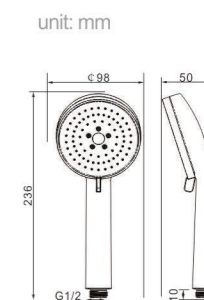

Model
S723
Product Name
Hand Shower

Body material
ABS
Size
98*50*236 mm