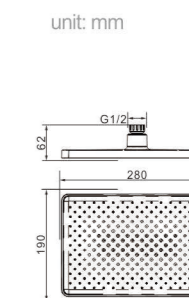

Model
D711
Product Name
Head Shower

Body material
ABS
Size
280*190*62 mm