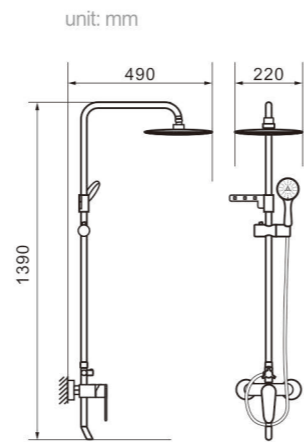

Model
5002
Product Name
Shower Column

Body material
Brass
Size
487.5*215*1390 mm

Model
5003
Product Name
Shower Column

Body material
Brass
Size
490*220*1390 mm

Model
5005
Product Name
Shower Column

Body material
Brass
Size
495*230*1390 mm

Model 5006
Product Name Shower Column

Body material Brass
Size 490*220*1390 mm

Model 5006C
Product Name Shower Column

Body material Brass
Size 490*220*1390 mm

Model 5012
Product Name Shower Column

Body material Brass
Size 492.5*225*1390 mm

Model 5013
Product Name Shower Column

Body material Brass
Size 495*230*1390 mm

Model 5007
Product Name Shower Column

Body material Brass
Size 490*220*1390 mm

Model 5010
Product Name Shower Column

Body material Brass
Size 490*220*1390mm

Model 5014
Product Name Shower Column

Body material Brass
Size 487.5*215*1390 mm

Model 5016
Product Name Shower Column

Body material Brass
Size 490*220*1190 mm

Model 5018
Product Name Shower Column

Body material Brass
Size 490*220*1390 mm