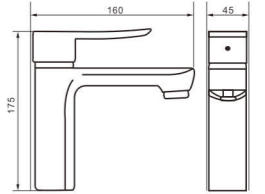

Body material
Brass

Size
150*45*170 mm

unit: mm

Model
7113

Product Name
Basin Faucet

Body material
Brass

Size
160*45*175 mm

unit: mm