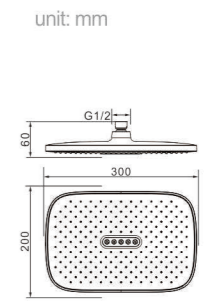

unit: mm
Body material
ABS
Size
95*50*257.7 mm

Model
S913
Product Name
Hand Shower

unit: mm
Body material
ABS
Size
95*59*266 mm

Model
S923
Product Name
Hand Shower

unit: mm
Body material
ABS
Size
95*59*266 mm

Model
S1112
Product Name
Hand Shower

unit: mm
Body material
ABS
Size
30*40*150 mm

Accessory - Head Shower

Model
D101
Product Name
Head Shower

unit: mm
Body material
ABS
Size
260*260*58 mm

Model
D102
Product Name
Head Shower

unit: mm
Body material
ABS
Size
300*200*60 mm

Model
D103
Product Name
Head Shower

unit: mm
Body material
ABS
Size
228*228*55 mm

Model
D104
Product Name
Head Shower

unit: mm
Body material
ABS
Size
228*228*54 mm