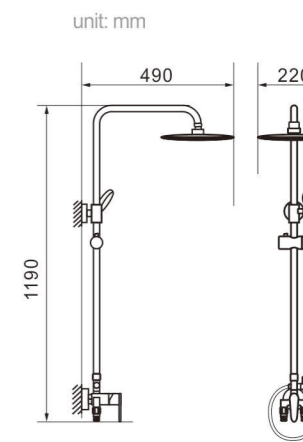

Model
5002
Product Name
Shower Column

Body material
Brass
Size
487.5*215*1390 mm

Model
5003
Product Name
Shower Column

Body material
Brass
Size
490*220*1390 mm

Model
5005
Product Name
Shower Column

Body material
Brass
Size
495*230*1390 mm

Model 5006
Product Name Shower Column

Body material Brass
Size 490*220*1390 mm

Model 5006C
Product Name Shower Column

Body material Brass
Size 490*220*1390 mm

Model 5012
Product Name Shower Column

Body material Brass
Size 492.5*225*1390 mm

Model 5013
Product Name Shower Column

Body material Brass
Size 495*230*1390 mm

Model 5007
Product Name Shower Column

Body material Brass
Size 490*220*1390 mm

Model 5010
Product Name Shower Column

Body material Brass
Size 490*220*1390mm

Model 5014
Product Name Shower Column

Body material Brass
Size 487.5*215*1390 mm

Model 5016
Product Name Shower Column

Body material Brass
Size 490*220*1190 mm

Model 5018
Product Name Shower Column

Body material Brass
Size 490*220*1390 mm