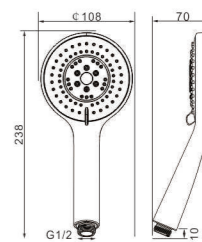

Size
114*30*254 mm

Model
S111

Product Name
Hand Shower

unit: mm

Body material
ABS

Size
108*70*238 mm

Model
S113

Product Name
Hand Shower

unit: mm

Body material
ABS

Size
108*70*238 mm

Model
S115

Product Name
Hand Shower

unit: mm

Body material
ABS

Size
108*70*238 mm

Model
S123
Product Name
Hand Shower

Body material
ABS
Size
108*70*240 mm

Model
S133
Product Name
Hand Shower

Body material
ABS
Size
108*70*240 mm

Model
S313
Product Name
Hand Shower

Body material
ABS
Size
110*30*245.5 mm