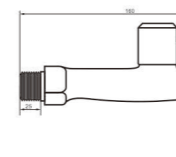

Body material
Brass

Size
130*30*80 mm

unit: mm

Model
7140C

Product Name
Tap

Body material
Brass

Size
130*30*95 mm

unit: mm

Model
7141B

Product Name
Tap

Body material
Brass

Size
160*30*80 mm

unit: mm

Model
7141C

Product Name
Tap

Body material
Brass