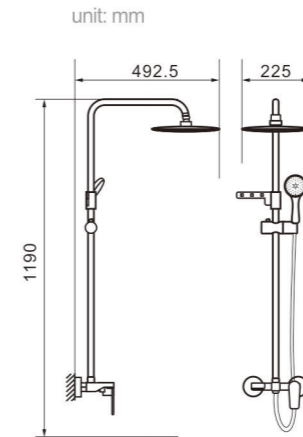

Model 8008

Product Name
Shower Column

Body material
Brass

Size
490*220*1390 mm

Model 8009

Product Name
Shower Column

Body material
Brass

Size
490*220*1390 mm

Model 8006

Product Name
Shower Column

Body material
Brass

Size
490*220*1390 mm

Model 8007

Product Name
Shower Column

Body material
Brass

Size
490*220*1390 mm

Model 8702

Product Name
Shower Column

Body material
Brass

Size
495*230*1390 mm

Model 8703

Product Name
Shower Column

Body material
Brass

Size
492.5*225*1390 mm

Model 8704
Product Name Shower Column

Body material Brass
Size 495*230*1190 mm

Model 8705
Product Name Shower Column

Body material Brass
Size 495*230*1190 mm

Model 8709
Product Name Shower Column

Body material Brass
Size 492.5*225*1190 mm