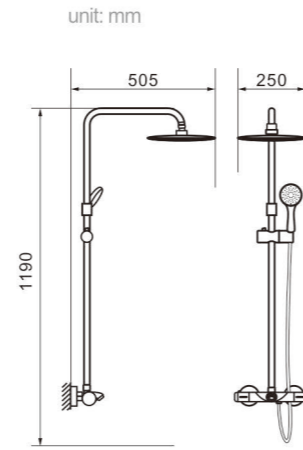

Model
5002
Product Name
Shower Column

Body material
Brass
Size
487.5*215*1390 mm

Model
5003
Product Name
Shower Column

Body material
Brass
Size
490*220*1390 mm

Model
5005
Product Name
Shower Column

Body material
Brass
Size
495*230*1390 mm

Model 5006
Product Name Shower Column

Body material Brass
Size 490*220*1390 mm

Model 5006C
Product Name Shower Column

Body material Brass
Size 490*220*1390 mm

Model 5012
Product Name Shower Column

Body material Brass
Size 492.5*225*1390 mm

Model 8725
Product Name Shower Column

Body material Brass
Size 490*220*1390 mm

Model 8726
Product Name Shower Column

Body material Brass
Size 495*230*1390 mm

Model 8730
Product Name Shower Column

Body material Brass
Size 480*300*1190 mm

Model 8735Q
Product Name Shower Column

Body material Brass
Size 495*230*1190 mm

Model
8736Q
Product Name
Shower Column

Body material
Brass
Size
495*230*1390 mm

Model
8739
Product Name
Shower Column

Body material
Brass
Size
505*250*1190 mm