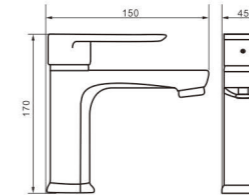

Size
130*45*160 mm

unit: mm

Model
7110

Product Name
Basin Faucet

Body material
Brass

Size
140*45*150 mm

unit: mm

Model
7114