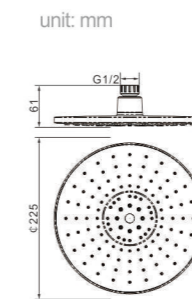

Model
D151
Product Name
Head Shower

Body material
ABS
Size
228*228*62 mm

Model
D211
Product Name
Head Shower

Body material
ABS
Size
228*228*62 mm

Model
D221
Product Name
Head Shower

Body material
ABS
Size
220*220*62 mm

Model
D251
Product Name
Head Shower

Body material
ABS
Size
220*220*62 mm

Model
D311
Product Name
Head Shower

Body material
ABS
Size
228*228*64 mm

Model
D511
Product Name
Head Shower

Body material
ABS
Size
300*200*75 mm

Model
D611
Product Name
Head Shower

Body material
ABS
Size
225*225*61 mm

Model
D621
Product Name
Head Shower

Body material
ABS
Size
225*225*61 mm

Model
D631
Product Name
Head Shower

Body material
ABS
Size
225*225*61 mm