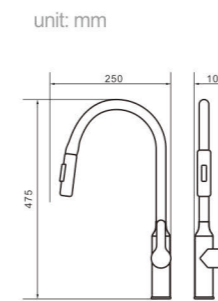

Model
8515
Product Name
Kitchen Faucet

Body material
Zinc Alloy
Size
250*100*475 mm