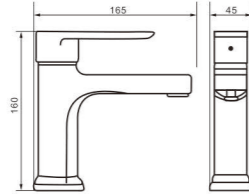

Body material
Brass

Size
160*45*165 mm

unit: mm

Model
7171

Product Name
Basin Faucet

Body material
Brass

Size
170*45*180 mm

unit: mm

Model
8308

Product Name
Basin Faucet

Body material
Brass

Size
175*45*150 mm

Basin Faucet Series

unit: mm

Model
8310

Product Name
Basin Faucet

Body material
Brass

Size
165*45*160 mm

unit: mm

Model
8316

Product Name
Basin Faucet

Body material
Brass

Size
140*45*155 mm

unit: mm