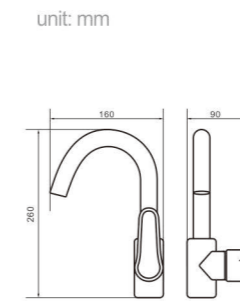

Kitchen Faucet Series

Model HJ-202

Product Name Kitchen Faucet

Body material SUS
Size 160*90*260 mm