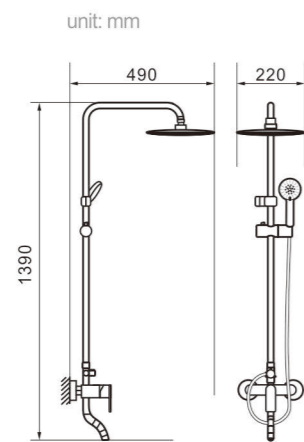

Model 5006
Product Name Shower Column

Body material Brass
Size 490*220*1390 mm

Model 5006C
Product Name Shower Column

Body material Brass
Size 490*220*1390 mm

Model 5012
Product Name Shower Column

Body material Brass
Size 492.5*225*1390 mm

Model 8004

Product Name
Shower Column

Body material
Brass

Size
480*280*1390 mm

Model 8005

Product Name
Shower Column

Body material
Brass

Size
480*280*1390 mm

Model 8008

Product Name
Shower Column

Body material
Brass

Size
490*220*1390 mm

Model 8009

Product Name
Shower Column

Body material
Brass

Size
490*220*1390 mm

Model 8006

Product Name
Shower Column

Body material
Brass

Size
490*220*1390 mm

Model 8007

Product Name
Shower Column

Body material
Brass

Size
490*220*1390 mm