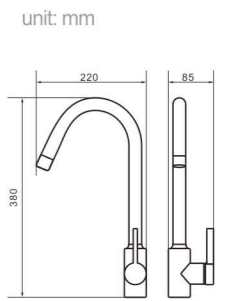

Model
8513
Product Name
Kitchen Faucet

Body material
SUS
Size
220*85*380 mm