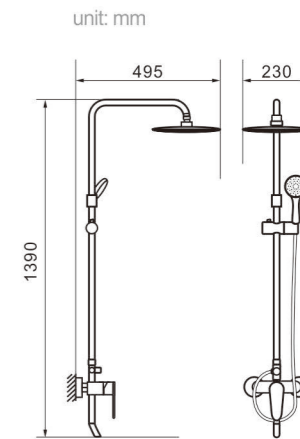

Model
5002
Product Name
Shower Column

Body material
Brass
Size
487.5*215*1390 mm

Model
5003
Product Name
Shower Column

Body material
Brass
Size
490*220*1390 mm

Model
5005
Product Name
Shower Column

Body material
Brass
Size
495*230*1390 mm

Model 8724
Product Name Shower Column

Body material Brass
Size 505*250*1190 mm

Model 8728
Product Name Shower Column

Body material Brass
Size 480*300*1190 mm

Model 8729
Product Name Shower Column

Body material Brass
Size 505*250*1190 mm

Model 8725
Product Name Shower Column

Body material Brass
Size 490*220*1390 mm

Model 8726
Product Name Shower Column

Body material Brass
Size 495*230*1390 mm

Model 8730
Product Name Shower Column

Body material Brass
Size 480*300*1190 mm

Model 8735Q
Product Name Shower Column

Body material Brass
Size 495*230*1190 mm

Model
8736Q
Product Name
Shower Column

Body material
Brass
Size
495*230*1390 mm

Model
8739
Product Name
Shower Column

Body material
Brass
Size
505*250*1190 mm