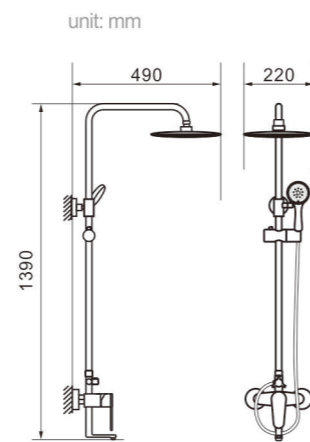

Model 5006
Product Name Shower Column

Body material Brass
Size 490*220*1390 mm

Model 5006C
Product Name Shower Column

Body material Brass
Size 490*220*1390 mm

Model 5012
Product Name Shower Column

Body material Brass
Size 492.5*225*1390 mm

Model 5014
Product Name Shower Column

Body material Brass
Size 487.5*215*1390 mm

Model 5016
Product Name Shower Column

Body material Brass
Size 490*220*1190 mm

Model 5018
Product Name Shower Column

Body material Brass
Size 490*220*1390 mm

Model 5019
Product Name Shower Column

Body material Brass
Size 492.5*225*1390 mm

Model 5305
Product Name Shower Column

Body material Brass
Size 495*230*1390 mm

Model 5305C
Product Name Shower Column

Body material Brass
Size 495*230*1390 mm

Model 5021
Product Name Shower Column

Body material Brass
Size 475*255*1390 mm

Model 5304
Product Name Shower Column

Body material Brass
Size 490*220*1390 mm

Model 5308
Product Name Shower Column

Body material Brass
Size 490*220*1390 mm