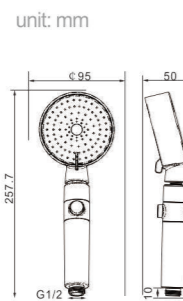

Model
S813
Product Name
Hand Shower

unit: mm
Body material
ABS
Size
95*50*257.7 mm