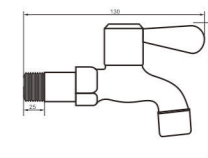

unit: mm

Model
7135C

Product Name
Tap

Body material
Brass

Size
110*30*95 mm

unit: mm

Model
7140B

Product Name
Tap

Body material
Brass

Size
130*30*80 mm

unit: mm

Model
7140C

Product Name
Tap

Body material
Brass

Size
130*30*95 mm

unit: mm