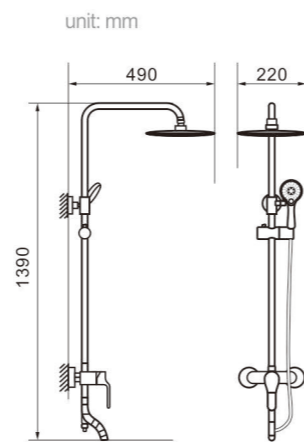

Model
5002
Product Name
Shower Column

Body material
Brass
Size
487.5*215*1390 mm

Model
5003
Product Name
Shower Column

Body material
Brass
Size
490*220*1390 mm

Model
5005
Product Name
Shower Column

Body material
Brass
Size
495*230*1390 mm

Model 5006
Product Name Shower Column

Body material Brass
Size 490*220*1390 mm

Model 5006C
Product Name Shower Column

Body material Brass
Size 490*220*1390 mm

Model 5012
Product Name Shower Column

Body material Brass
Size 492.5*225*1390 mm

Model 5013
Product Name Shower Column

Body material Brass
Size 495*230*1390 mm

Model 5007
Product Name Shower Column

Body material Brass
Size 490*220*1390 mm

Model 5010
Product Name Shower Column

Body material Brass
Size 490*220*1390mm

Model 5014
Product Name Shower Column

Body material Brass
Size 487.5*215*1390 mm

Model 5016
Product Name Shower Column

Body material Brass
Size 490*220*1190 mm

Model 5018
Product Name Shower Column

Body material Brass
Size 490*220*1390 mm