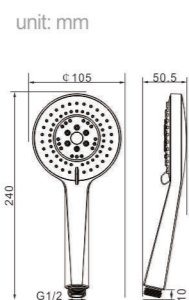

Model
S215
Product Name
Hand Shower

Body material
ABS
Size
105*50.5*240 mm