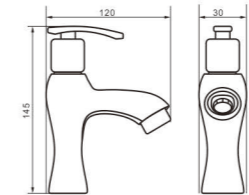

Size
150*40*160 mm

unit: mm

Model
8334

Product Name
Basin Faucet

Body material
Brass

Size
145*42*160 mm

unit: mm

Model
5205

Product Name
Basin Faucet

Body material
Brass

Size
120*30*145 mm

unit: mm

Model
5207

Product Name
Basin Faucet

Body material
Brass

Size
120*40*150 mm