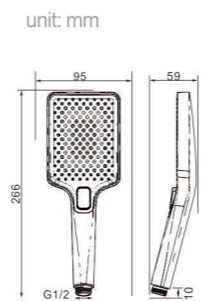

Model
S223
Product Name
Hand Shower

Body material
ABS
Size
105*50.5*240 mm

Model
S713
Product Name
Hand Shower

Body material
ABS
Size
98*50*236 mm

Model
S723
Product Name
Hand Shower

Body material
ABS
Size
98*50*236 mm

Accessory - Hand Shower

Model
S733
Product Name
Hand Shower

unit: mm
Body material
ABS
Size
98*50*236 mm

Model
S753
Product Name
Hand Shower

unit: mm
Body material
ABS
Size
98*50*236 mm

Model
S813
Product Name
Hand Shower

unit: mm
Body material
ABS
Size
95*50*257.7 mm

Model
S913
Product Name
Hand Shower

unit: mm
Body material
ABS
Size
95*59*266 mm

Model
S923
Product Name
Hand Shower

unit: mm
Body material
ABS
Size
95*59*266 mm