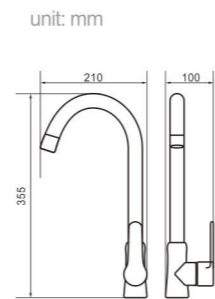

Model
5045
Product Name
Kitchen Faucet

Body material
Brass
Size
210*100*355 mm