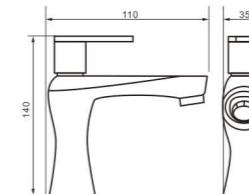

Model
5208

Product Name
Basin Faucet

Body material
Brass

Size
110*35*140 mm