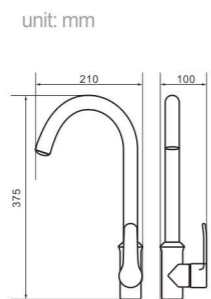

Model
5050
Product Name
Kitchen Faucet

Body material
Brass
Size
210*100*375 mm