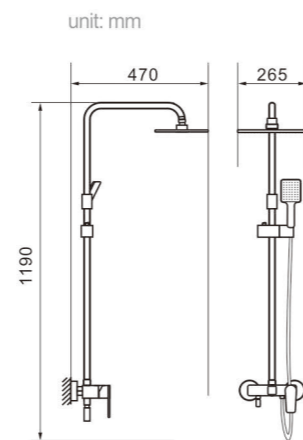

Model 7017B
Product Name Shower Column

Body material Brass
Size 490*220*1390 mm

Model 7018
Product Name Shower Column

Body material Brass
Size 492.5*225*1390 mm

Model 7020
Product Name Shower Column

Body material Brass
Size 495*230*1190 mm

Model 7040
Product Name Shower Column

Body material Brass
Size 475*255*1390 mm

Model 8001
Product Name Shower Column

Body material Brass
Size 490*220*1390 mm

Model 7021
Product Name Shower Column

Body material Brass
Size 465*250*1190 mm

Model 7022
Product Name Shower Column

Body material Brass
Size 470*265*1190 mm

Model 8002
Product Name Shower Column

Body material Brass
Size 490*220*1390 mm

Model 8003
Product Name Shower Column

Body material Brass
Size 480*280*1390 mm

Model 8004

Product Name
Shower Column

Body material
Brass

Size
480*280*1390 mm

Model 8005

Product Name
Shower Column

Body material
Brass

Size
480*280*1390 mm