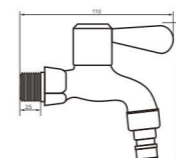

Model
7135C

Product Name
Tap

Body material
Brass

Size
110*30*95 mm