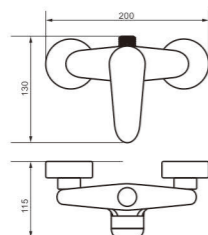

Model
5370

Product Name
Bath Faucet

Body material
Brass

Size
200*115*130 mm