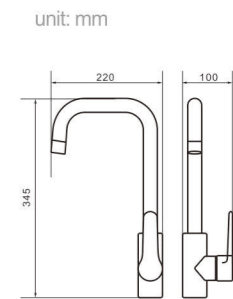

Model
5149
Product Name
Kitchen Faucet

Body material
Brass
Size
220*100*345 mm