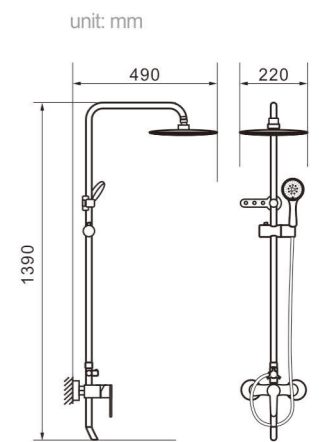

Model 5014
Product Name Shower Column

Body material Brass
Size 487.5*215*1390 mm

Model 5016
Product Name Shower Column

Body material Brass
Size 490*220*1190 mm

Model 5018
Product Name Shower Column

Body material Brass
Size 490*220*1390 mm

Model 5019
Product Name Shower Column

Body material Brass
Size 492.5*225*1390 mm

Model 5305
Product Name Shower Column

Body material Brass
Size 495*230*1390 mm

Model 5305C
Product Name Shower Column

Body material Brass
Size 495*230*1390 mm

Model 5021
Product Name Shower Column

Body material Brass
Size 475*255*1390 mm

Model 5304
Product Name Shower Column

Body material Brass
Size 490*220*1390 mm

Model 5308
Product Name Shower Column

Body material Brass
Size 490*220*1390 mm

Model 7017B
Product Name Shower Column

Body material Brass
Size 490*220*1390 mm

Model 7018
Product Name Shower Column

Body material Brass
Size 492.5*225*1390 mm

Model 7020
Product Name Shower Column

Body material Brass
Size 495*230*1190 mm