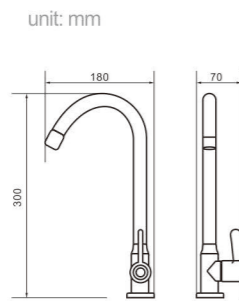

Kitchen Faucet Series

Model HJ-C015

Product Name Kitchen Faucet

Body material SUS
Size 180*70*300 mm