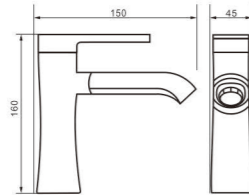

Body material
Brass

Size
165*45*160 mm

unit: mm

Model
8316

Product Name
Basin Faucet

Body material
Brass

Size
140*45*155 mm

unit: mm