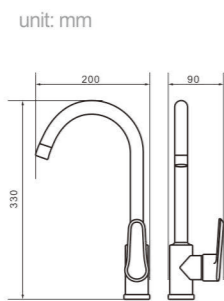

Model 8704
Product Name Shower Column

Body material Brass
Size 495*230*1190 mm

Model 8705
Product Name Shower Column

Body material Brass
Size 495*230*1190 mm

Model 8709
Product Name Shower Column

Body material Brass
Size 492.5*225*1190 mm

Model 8735Q
Product Name Shower Column

Body material Brass
Size 495*230*1190 mm

Model
8736Q
Product Name
Shower Column

Body material
Brass
Size
495*230*1390 mm

Model
8739
Product Name
Shower Column

Body material
Brass
Size
505*250*1190 mm

Body material
SUS
Size
225*75*400 mm

Model
5198
Product Name
Kitchen Faucet

Body material
Brass
Size
180*70*300 mm

Model
5201
Product Name
Kitchen Faucet

Body material
Brass
Size
190*65*90 mm

Model
8526
Product Name
Kitchen Faucet

Body material
SUS
Size
200*90*330 mm

Model
8528
Product Name
Kitchen Faucet

Body material
SUS
Size
200*80*290 mm

Model
5202
Product Name
Kitchen Faucet

Body material
Brass
Size
180*70*300 mm

Model
8511
Product Name
Kitchen Faucet