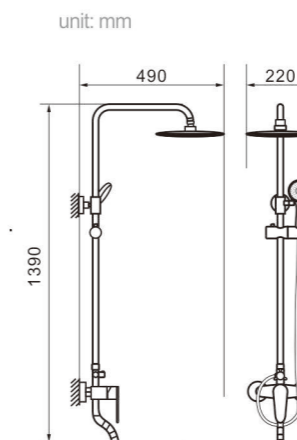

- Air-intake pressurized technology
- Mixing with water to create powerful flow
- Provide the most comfortable bath experience

Shower Column Series

Model
5001
Product Name
Shower Column

Body material
Brass
Size
492.5*225*1390 mm

Model
5002
Product Name
Shower Column

Body material
Brass
Size
487.5*215*1390 mm

Model
5003
Product Name
Shower Column

Body material
Brass
Size
490*220*1390 mm

Model
5005
Product Name
Shower Column

Body material
Brass
Size
495*230*1390 mm

Model 5006
Product Name Shower Column

Body material Brass
Size 490*220*1390 mm

Model 5006C
Product Name Shower Column

Body material Brass
Size 490*220*1390 mm

Model 5012
Product Name Shower Column

Body material Brass
Size 492.5*225*1390 mm

Model 5013
Product Name Shower Column

Body material Brass
Size 495*230*1390 mm

Model 5007
Product Name Shower Column

Body material Brass
Size 490*220*1390 mm

Model 5010
Product Name Shower Column

Body material Brass
Size 490*220*1390mm