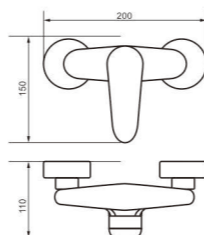

Product Name Bath Faucet

Size 200*120*120 mm

unit: mm

Model
5370

Product Name
Bath Faucet

Body material
Brass

Size
200*115*130 mm

unit: mm

Size
145*30*110 mm

unit: mm

Model
7134B

Product Name
Tap

Body material
Brass

Size
110*30*80 mm

unit: mm

Model
7134C