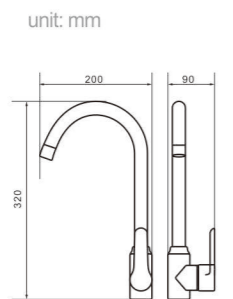

Model
HJ-003H
Product Name
Kitchen Faucet

Body material
SUS
Size
200*90*320 mm