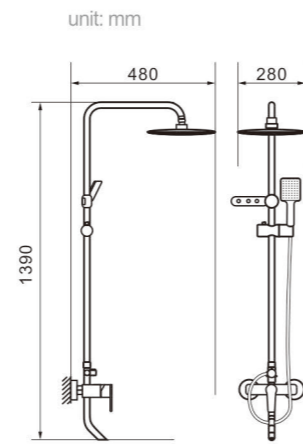

Model 7022
Product Name Shower Column

Body material Brass
Size 470*265*1190 mm

Model 8002
Product Name Shower Column

Body material Brass
Size 490*220*1390 mm

Model 8003
Product Name Shower Column

Body material Brass
Size 480*280*1390 mm

Model 8004

Product Name
Shower Column

Body material
Brass

Size
480*280*1390 mm

Model 8005

Product Name
Shower Column

Body material
Brass

Size
480*280*1390 mm

Model 8008

Product Name
Shower Column

Body material
Brass

Size
490*220*1390 mm

Model 8009

Product Name
Shower Column

Body material
Brass

Size
490*220*1390 mm

Model 8006

Product Name
Shower Column

Body material
Brass

Size
490*220*1390 mm

Model 8007

Product Name
Shower Column

Body material
Brass

Size
490*220*1390 mm