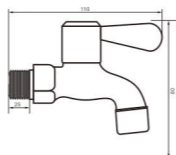

Size
145*30*110 mm

unit: mm

Model
7134B

Product Name
Tap

Body material
Brass

Size
110*30*80 mm

unit: mm

Model
7134C