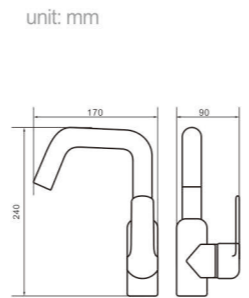

Model
HJ-304
Product Name
Kitchen Faucet

Body material
SUS
Size
170*90*240 mm