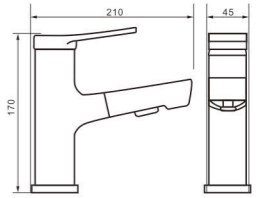

Model 8735Q
Product Name Shower Column

Body material Brass
Size 495*230*1190 mm

Model
8736Q
Product Name
Shower Column

Body material
Brass
Size
495*230*1390 mm

Model
8739
Product Name
Shower Column

Body material
Brass
Size
505*250*1190 mm

Body material
SUS
Size
180*70*300 mm

Model
8519
Product Name
Kitchen Faucet

Body material
SUS
Size
180*70*300 mm

Kitchen Faucet Series

Basin Faucet Series

- Honeycomb structure aerator
- Soft, smooth and steady

Basin Faucet Series

unit: mm

Model 229

Body material
Zinc Alloy

Product Name
Basin Faucet

Size
210*45*170 mm

unit: mm

Model 230