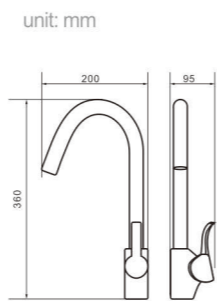

Model 8004

Product Name
Shower Column

Body material
Brass

Size
480*280*1390 mm

Model 8005

Product Name
Shower Column

Body material
Brass

Size
480*280*1390 mm

Model 8008

Product Name
Shower Column

Body material
Brass

Size
490*220*1390 mm

Model 8009

Product Name
Shower Column

Body material
Brass

Size
490*220*1390 mm

Model 8006

Product Name
Shower Column

Body material
Brass

Size
490*220*1390 mm

Model 8007

Product Name
Shower Column

Body material
Brass

Size
490*220*1390 mm

Body material
Zinc Alloy
Size
210*85*385 mm

Model
8319
Product Name
Kitchen Faucet

Body material
SUS
Size
160*90*260 mm

Model
8320
Product Name
Kitchen Faucet

Body material
SUS
Size
170*90*240 mm

Model
8501
Product Name
Kitchen Faucet