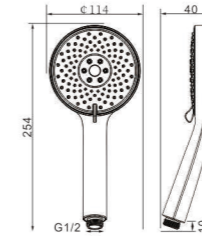

Body material
ABS

Size
105*30*262 mm

Model
S103

Product Name
Hand Shower

unit: mm

Body material
ABS

Size
114*40*254 mm

Model
S104

Product Name
Hand Shower

unit: mm

Body material
ABS

Size
114*40*254 mm

Model
S105

Product Name
Hand Shower

unit: mm

Body material
ABS