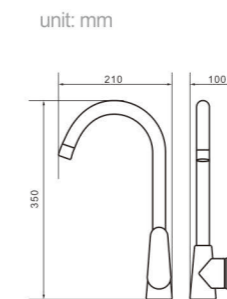

Model
5167
Product Name
Kitchen Faucet

Body material
Brass
Size
210*100*350 mm