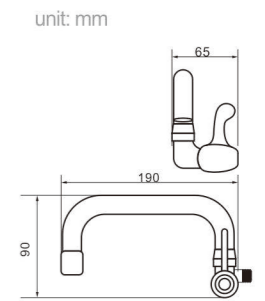

Model
5201
Product Name
Kitchen Faucet

Body material
Brass
Size
190*65*90 mm