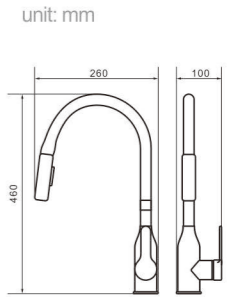

Model
8509
Product Name
Kitchen Faucet

Body material
Zinc Alloy
Size
260*100*460 mm