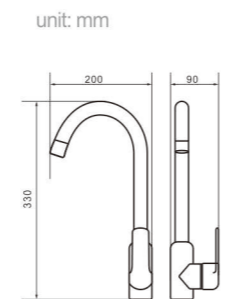

Model
HJ-004
Product Name
Kitchen Faucet

Body material
SUS
Size
200*90*330 mm