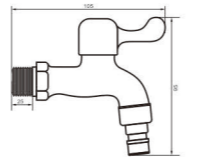

Size
115*30*95 mm

unit: mm

Model
9201B

Product Name
Tap

Body material
SUS

Size
105*30*80 mm

unit: mm

Model
9201C