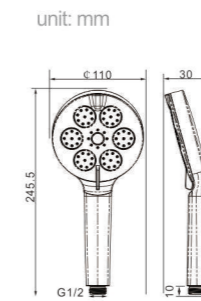

Product Name
Hand Shower

unit: mm

Body material
ABS

Size
114*40*254 mm

Model
S105

Product Name
Hand Shower

unit: mm

Body material
ABS

Size
114*30*254 mm

Model
S111

Product Name
Hand Shower

unit: mm

Body material
ABS

Size
108*70*238 mm

Model
S113

Product Name
Hand Shower

unit: mm

Body material
ABS

Size
108*70*238 mm

Model
S115

Product Name
Hand Shower

unit: mm

Body material
ABS

Size
108*70*238 mm

Model
S123
Product Name
Hand Shower

Body material
ABS
Size
108*70*240 mm

Model
S133
Product Name
Hand Shower

Body material
ABS
Size
108*70*240 mm

Model
S313
Product Name
Hand Shower

Body material
ABS
Size
110*30*245.5 mm