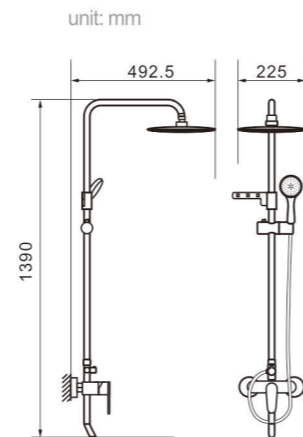

Model 8006

Product Name
Shower Column

Body material
Brass

Size
490*220*1390 mm

Model 8007

Product Name
Shower Column

Body material
Brass

Size
490*220*1390 mm

Model 8702

Product Name
Shower Column

Body material
Brass

Size
495*230*1390 mm

Model 8703

Product Name
Shower Column

Body material
Brass

Size
492.5*225*1390 mm

Model 8704
Product Name Shower Column

Body material Brass
Size 495*230*1190 mm

Model 8705
Product Name Shower Column

Body material Brass
Size 495*230*1190 mm

Model 8709
Product Name Shower Column

Body material Brass
Size 492.5*225*1190 mm

Model 8710
Product Name Shower Column

Body material Brass
Size 492.5*225*1190 mm

Model 8706
Product Name Shower Column

Body material Brass
Size 467.5*270*1190 mm

Model 8708
Product Name Shower Column

Body material Brass
Size 492.5*225*1390 mm