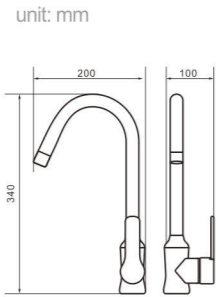

Kitchen Faucet Series

Model
5402
Product Name
Kitchen Faucet

Body material
Brass
Size
200*100*340 mm