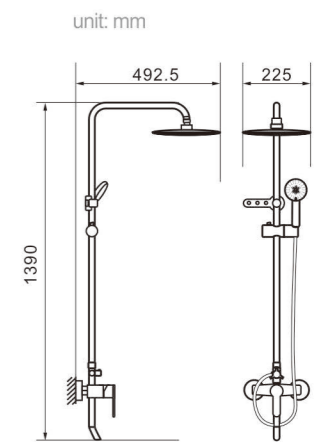

Model 8008

Product Name
Shower Column

Body material
Brass

Size
490*220*1390 mm

Model 8009

Product Name
Shower Column

Body material
Brass

Size
490*220*1390 mm

Model 8006

Product Name
Shower Column

Body material
Brass

Size
490*220*1390 mm

Model 8007

Product Name
Shower Column

Body material
Brass

Size
490*220*1390 mm

Model 8702

Product Name
Shower Column

Body material
Brass

Size
495*230*1390 mm

Model 8703

Product Name
Shower Column

Body material
Brass

Size
492.5*225*1390 mm

Model 8704
Product Name Shower Column

Body material Brass
Size 495*230*1190 mm

Model 8705
Product Name Shower Column

Body material Brass
Size 495*230*1190 mm

Model 8709
Product Name Shower Column

Body material Brass
Size 492.5*225*1190 mm