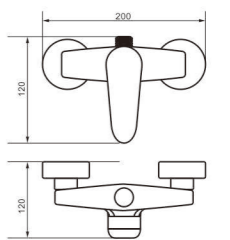

Body material Brass

Product Name Bath Faucet

Size 200*170*100 mm

unit: mm

Model 5057B

Body material Brass

Product Name Bath Faucet

Size 200*110*140 mm

unit: mm

Model 5080

Body material Brass

Product Name Bath Faucet

Size 200*170*100 mm

unit: mm

Model 5081

Body material Brass