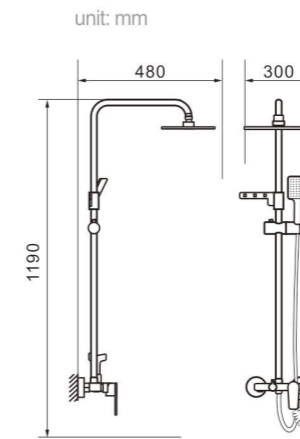

Model
5002
Product Name
Shower Column

Body material
Brass
Size
487.5*215*1390 mm

Model
5003
Product Name
Shower Column

Body material
Brass
Size
490*220*1390 mm

Model
5005
Product Name
Shower Column

Body material
Brass
Size
495*230*1390 mm

Model 8711
Product Name Shower Column

Body material Brass
Size 492.5*225*1390 mm

Model 8712
Product Name Shower Column

Body material Brass
Size 495*230*1190 mm

Model 8715
Product Name Shower Column

Body material Brass
Size 492.5*225*1390 mm

Model 8724
Product Name Shower Column

Body material Brass
Size 505*250*1190 mm

Model 8728
Product Name Shower Column

Body material Brass
Size 480*300*1190 mm

Model 8729
Product Name Shower Column

Body material Brass
Size 505*250*1190 mm

Model 8725
Product Name Shower Column

Body material Brass
Size 490*220*1390 mm

Model 8726
Product Name Shower Column

Body material Brass
Size 495*230*1390 mm

Model 8730
Product Name Shower Column

Body material Brass
Size 480*300*1190 mm