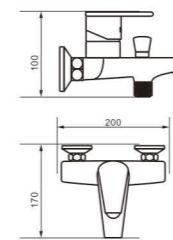

Size 120*90*130 mm

unit: mm

Model 5055

Body material Brass

Product Name Bath Faucet

Size 120*130*100 mm

unit: mm

Model 5056

Body material Brass

Product Name Bath Faucet

Size 200*170*100 mm

unit: mm

Model 5057B

Body material Brass

Product Name Bath Faucet

Size 200*110*140 mm

unit: mm

Model 5080

Body material Brass

Product Name Bath Faucet

Size 200*170*100 mm

unit: mm

Model 5081

Body material Brass