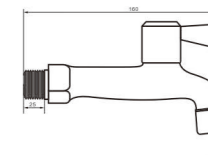

Body material
Brass

Size
130*30*80 mm

unit: mm

Model
7140C

Product Name
Tap

Body material
Brass

Size
130*30*95 mm

unit: mm