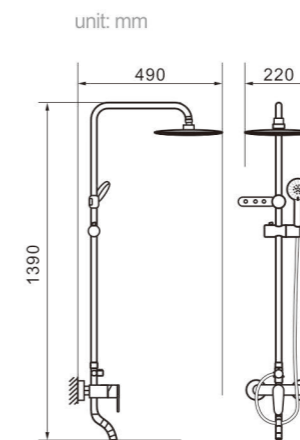

Model 7017B
Product Name Shower Column

Body material Brass
Size 490*220*1390 mm

Model 7018
Product Name Shower Column

Body material Brass
Size 492.5*225*1390 mm

Model 7020
Product Name Shower Column

Body material Brass
Size 495*230*1190 mm

Model 7040
Product Name Shower Column

Body material Brass
Size 475*255*1390 mm

Model 8001
Product Name Shower Column

Body material Brass
Size 490*220*1390 mm

Model 7021
Product Name Shower Column

Body material Brass
Size 465*250*1190 mm

Model 7022
Product Name Shower Column

Body material Brass
Size 470*265*1190 mm

Model 8002
Product Name Shower Column

Body material Brass
Size 490*220*1390 mm

Model 8003
Product Name Shower Column

Body material Brass
Size 480*280*1390 mm

Model 8004

Product Name
Shower Column

Body material
Brass

Size
480*280*1390 mm

Model 8005

Product Name
Shower Column

Body material
Brass

Size
480*280*1390 mm