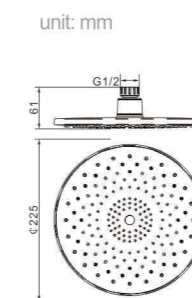

Model
D651
Product Name
Head Shower

Body material
ABS
Size
225*225*61 mm