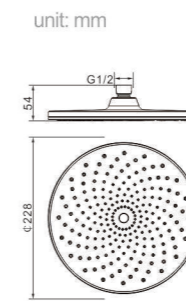

Model
D105
Product Name
Head Shower

unit: mm
Body material
ABS
Size
228*228*54 mm