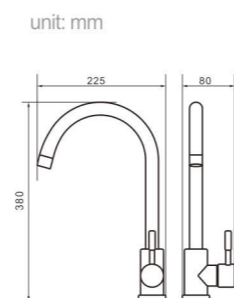

Model
5132
Product Name
Kitchen Faucet

Body material
SUS
Size
225*80*380 mm