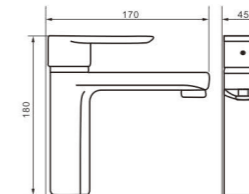

Model
7171

Product Name
Basin Faucet

Body material
Brass

Size
170*45*180 mm