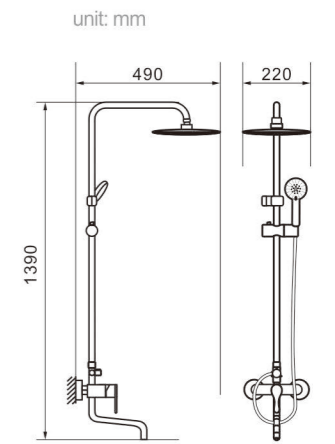

Model 5006
Product Name Shower Column

Body material Brass
Size 490*220*1390 mm

Model 5006C
Product Name Shower Column

Body material Brass
Size 490*220*1390 mm

Model 5012
Product Name Shower Column

Body material Brass
Size 492.5*225*1390 mm

Model 8004

Product Name
Shower Column

Body material
Brass

Size
480*280*1390 mm

Model 8005

Product Name
Shower Column

Body material
Brass

Size
480*280*1390 mm

Model 8008

Product Name
Shower Column

Body material
Brass

Size
490*220*1390 mm

Model 8009

Product Name
Shower Column

Body material
Brass

Size
490*220*1390 mm

Model 8006

Product Name
Shower Column

Body material
Brass

Size
490*220*1390 mm

Model 8007

Product Name
Shower Column

Body material
Brass

Size
490*220*1390 mm