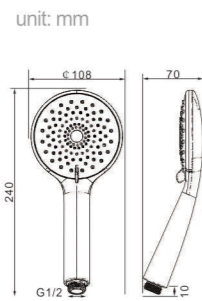

Product Name
Hand Shower

unit: mm

Body material
ABS

Size
114*40*254 mm

Model
S105

Product Name
Hand Shower

unit: mm

Body material
ABS

Size
114*30*254 mm

Model
S111

Product Name
Hand Shower

unit: mm

Body material
ABS

Size
108*70*238 mm

Model
S113

Product Name
Hand Shower

unit: mm

Body material
ABS

Size
108*70*238 mm

Model
S115

Product Name
Hand Shower

unit: mm

Body material
ABS

Size
108*70*238 mm

Model
S123
Product Name
Hand Shower

Body material
ABS
Size
108*70*240 mm

Model
S133
Product Name
Hand Shower

Body material
ABS
Size
108*70*240 mm

Model
S313
Product Name
Hand Shower

Body material
ABS
Size
110*30*245.5 mm