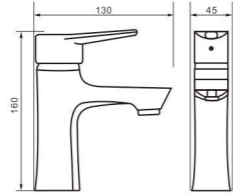

unit: mm

Model 232

Body material
Zinc Alloy

Product Name
Basin Faucet

Size
170*40*160 mm

unit: mm

Model 5115C

Body material
Brass

Product Name
Basin Faucet

Size
150*45*270 mm

unit: mm

Model 5156C

Body material
SUS

Product Name
Basin Faucet

Size
150*45*300 mm

Basin Faucet Series

unit: mm

Model
7107B

Product Name
Basin Faucet

Body material
Brass

Size
130*45*160 mm

unit: mm

Model
7108

Product Name
Basin Faucet