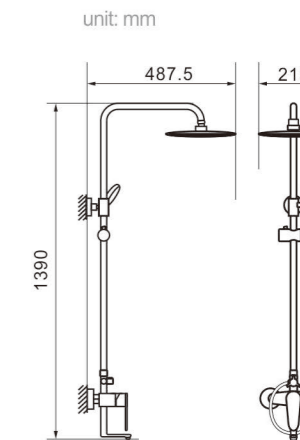

- Air-intake pressurized technology
- Mixing with water to create powerful flow
- Provide the most comfortable bath experience

Shower Column Series

Model
5001
Product Name
Shower Column

Body material
Brass
Size
492.5*225*1390 mm

Model
5002
Product Name
Shower Column

Body material
Brass
Size
487.5*215*1390 mm

Model
5003
Product Name
Shower Column

Body material
Brass
Size
490*220*1390 mm

Model
5005
Product Name
Shower Column

Body material
Brass
Size
495*230*1390 mm

Model 5006
Product Name Shower Column

Body material Brass
Size 490*220*1390 mm

Model 5006C
Product Name Shower Column

Body material Brass
Size 490*220*1390 mm

Model 5012
Product Name Shower Column

Body material Brass
Size 492.5*225*1390 mm

Model 5014
Product Name Shower Column

Body material Brass
Size 487.5*215*1390 mm

Model 5016
Product Name Shower Column

Body material Brass
Size 490*220*1190 mm

Model 5018
Product Name Shower Column

Body material Brass
Size 490*220*1390 mm