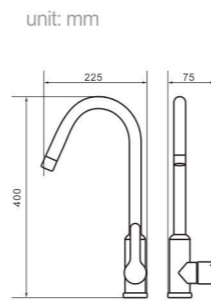

Model 8006

Product Name
Shower Column

Body material
Brass

Size
490*220*1390 mm

Model 8007

Product Name
Shower Column

Body material
Brass

Size
490*220*1390 mm

Model
8510
Product Name
Kitchen Faucet

Body material
SUS
Size
200*90*330 mm

Model
8513
Product Name
Kitchen Faucet

Body material
SUS
Size
220*85*380 mm

Model
8515
Product Name
Kitchen Faucet

Body material
Zinc Alloy
Size
250*100*475 mm

Model
8516
Product Name
Kitchen Faucet

Body material
Zinc Alloy
Size
260*95*420 mm

Kitchen Faucet Series

Model
8521
Product Name
Kitchen Faucet

Body material
Zinc Alloy
Size
240*100*435 mm

Model
8524
Product Name
Kitchen Faucet

Body material
SUS
Size
225*75*400 mm

Model
5198
Product Name
Kitchen Faucet

Body material
Brass
Size
180*70*300 mm

Model
5201
Product Name
Kitchen Faucet

Body material
Brass
Size
190*65*90 mm

Model
8526
Product Name
Kitchen Faucet