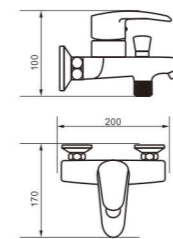

Body material
Brass

Size
150*40*110 mm

Accessory Series

- Comprehensive to satisfy daily life

unit: mm

Model 5035

Body material Brass

Product Name Bath Faucet

Size 120*90*130 mm

unit: mm

Model 5055

Body material Brass

Product Name Bath Faucet

Size 120*130*100 mm

unit: mm

Model 5056

Body material Brass

Product Name Bath Faucet

Size 200*170*100 mm

unit: mm

Model 5057B

Body material Brass

Product Name Bath Faucet

Size 200*110*140 mm