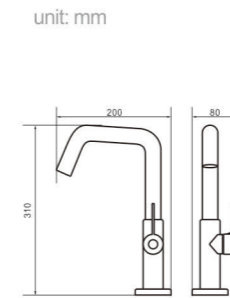

Model
HJ-313
Product Name
Kitchen Faucet

Body material
SUS
Size
200*80*310 mm