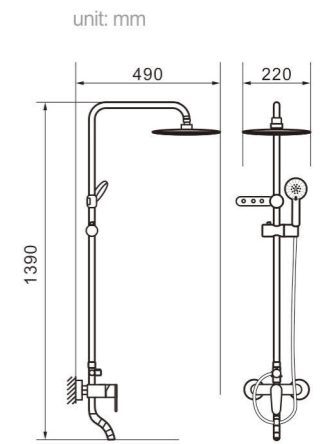

Model 5019
Product Name Shower Column

Body material Brass
Size 492.5*225*1390 mm

Model 5305
Product Name Shower Column

Body material Brass
Size 495*230*1390 mm

Model 5305C
Product Name Shower Column

Body material Brass
Size 495*230*1390 mm

Model 5021
Product Name Shower Column

Body material Brass
Size 475*255*1390 mm

Model 5304
Product Name Shower Column

Body material Brass
Size 490*220*1390 mm

Model 5308
Product Name Shower Column

Body material Brass
Size 490*220*1390 mm

Model 7017B
Product Name Shower Column

Body material Brass
Size 490*220*1390 mm

Model 7018
Product Name Shower Column

Body material Brass
Size 492.5*225*1390 mm

Model 7020
Product Name Shower Column

Body material Brass
Size 495*230*1190 mm

Model 7040
Product Name Shower Column

Body material Brass
Size 475*255*1390 mm

Model 8001
Product Name Shower Column

Body material Brass
Size 490*220*1390 mm

Model 7021
Product Name Shower Column

Body material Brass
Size 465*250*1190 mm