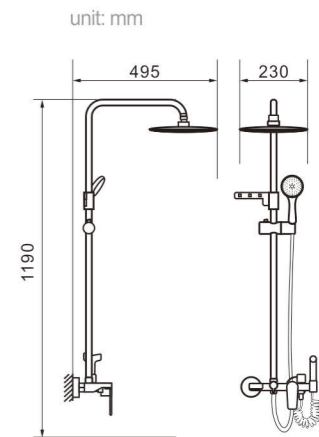

Model
5002
Product Name
Shower Column

Body material
Brass
Size
487.5*215*1390 mm

Model
5003
Product Name
Shower Column

Body material
Brass
Size
490*220*1390 mm

Model
5005
Product Name
Shower Column

Body material
Brass
Size
495*230*1390 mm

Model 8704
Product Name Shower Column

Body material Brass
Size 495*230*1190 mm

Model 8705
Product Name Shower Column

Body material Brass
Size 495*230*1190 mm

Model 8709
Product Name Shower Column

Body material Brass
Size 492.5*225*1190 mm

Model 8710
Product Name Shower Column

Body material Brass
Size 492.5*225*1190 mm

Model 8706
Product Name Shower Column

Body material Brass
Size 467.5*270*1190 mm

Model 8708
Product Name Shower Column

Body material Brass
Size 492.5*225*1390 mm

Model 8711
Product Name Shower Column

Body material Brass
Size 492.5*225*1390 mm

Model 8712
Product Name Shower Column

Body material Brass
Size 495*230*1190 mm

Model 8715
Product Name Shower Column

Body material Brass
Size 492.5*225*1390 mm