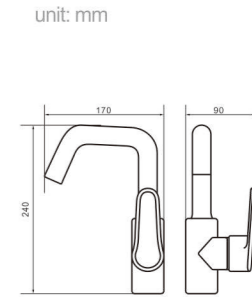

Model
HJ-307
Product Name
Kitchen Faucet

Body material
SUS
Size
170*90*240 mm