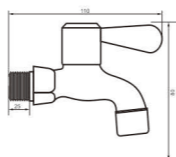

Size
145*30*110 mm

unit: mm

Model
7134B

Product Name
Tap

Body material
Brass

Size
110*30*80 mm

unit: mm

Model
7134C

Product Name
Tap

Body material
Brass

Size
110*30*95 mm

unit: mm

Model
7135B

Product Name
Tap

Body material
Brass

Size
110*30*80 mm