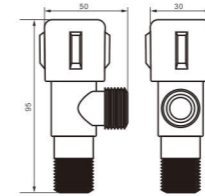

Product Name
Tap

Body material
SUS

Size
105*30*95 mm

unit: mm

Model
9205B

Product Name
Tap

Body material
Brass

Size
110*30*75 mm

unit: mm

Model
9205C

Product Name
Tap

Body material
Brass

Size
110*30*90 mm

Accessory - Angle Valve

unit: mm

Model
5285

Product Name
Angle Valve

Body material
SUS

Size
50*30*95 mm

unit: mm

Model
5339

Product Name
Angle Valve

Body material
Brass

Size
45*35*115 mm