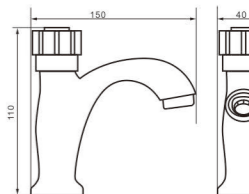

Product Name
Basin Faucet

Body material
Brass

Size
120*30*145 mm

unit: mm

Model
5207

Product Name
Basin Faucet

Body material
Brass

Size
120*40*150 mm

unit: mm

Model
5208

Product Name
Basin Faucet

Body material
Brass

Size
110*35*140 mm

unit: mm

Model
5209

Product Name
Basin Faucet

Body material
Brass

Size
150*40*110 mm

Accessory Series

- Comprehensive to satisfy daily life

unit: mm

Model 5035

Body material Brass

Product Name Bath Faucet