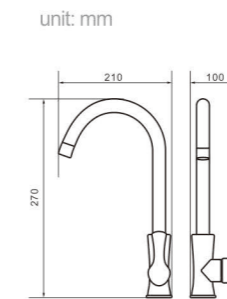

Model 5019
Product Name Shower Column

Body material Brass
Size 492.5*225*1390 mm

Model 5305
Product Name Shower Column

Body material Brass
Size 495*230*1390 mm

Model 5305C
Product Name Shower Column

Body material Brass
Size 495*230*1390 mm

Model 8004

Product Name
Shower Column

Body material
Brass

Size
480*280*1390 mm

Model 8005

Product Name
Shower Column

Body material
Brass

Size
480*280*1390 mm

Model 8008

Product Name
Shower Column

Body material
Brass

Size
490*220*1390 mm

Model 8009

Product Name
Shower Column

Body material
Brass

Size
490*220*1390 mm

Model
5113
Product Name
Kitchen Faucet

Body material
Brass
Size
170*100*240 mm

Model
5114
Product Name
Kitchen Faucet

Body material
Brass
Size
140*100*260 mm

Model
5132
Product Name
Kitchen Faucet

Body material
SUS
Size
225*80*380 mm