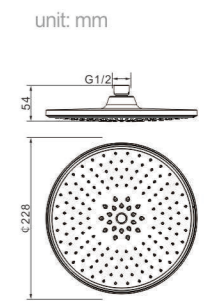

Model
D104
Product Name
Head Shower

unit: mm
Body material
ABS
Size
228*228*54 mm