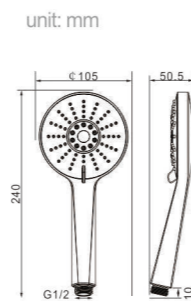

Model
S213
Product Name
Hand Shower

Body material
ABS
Size
105*50.5*240 mm