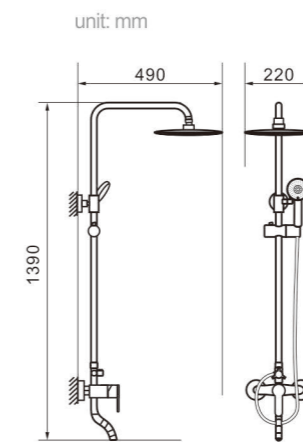

Model 5006
Product Name Shower Column

Body material Brass
Size 490*220*1390 mm

Model 5006C
Product Name Shower Column

Body material Brass
Size 490*220*1390 mm

Model 5012
Product Name Shower Column

Body material Brass
Size 492.5*225*1390 mm

Model 5014
Product Name Shower Column

Body material Brass
Size 487.5*215*1390 mm

Model 5016
Product Name Shower Column

Body material Brass
Size 490*220*1190 mm

Model 5018
Product Name Shower Column

Body material Brass
Size 490*220*1390 mm

Model 5019
Product Name Shower Column

Body material Brass
Size 492.5*225*1390 mm

Model 5305
Product Name Shower Column

Body material Brass
Size 495*230*1390 mm

Model 5305C
Product Name Shower Column

Body material Brass
Size 495*230*1390 mm

Model 5021
Product Name Shower Column

Body material Brass
Size 475*255*1390 mm

Model 5304
Product Name Shower Column

Body material Brass
Size 490*220*1390 mm

Model 5308
Product Name Shower Column

Body material Brass
Size 490*220*1390 mm