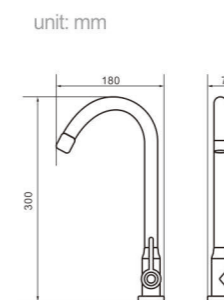

Model 8735Q
Product Name Shower Column

Body material Brass
Size 495*230*1190 mm

Model
8736Q
Product Name
Shower Column

Body material
Brass
Size
495*230*1390 mm

Model
8739
Product Name
Shower Column

Body material
Brass
Size
505*250*1190 mm

Body material
SUS
Size
200*90*330 mm

Model
8528
Product Name
Kitchen Faucet

Body material
SUS
Size
200*80*290 mm

Model
5202
Product Name
Kitchen Faucet

Body material
Brass
Size
180*70*300 mm

Model
8511
Product Name
Kitchen Faucet

Body material
Brass
Size
180*70*300 mm

Model
5192
Product Name
Kitchen Faucet

Body material
Brass
Size
210*90*280 mm

Model
5196
Product Name
Kitchen Faucet

Body material
Brass
Size
210*90*300 mm

Model
8518
Product Name
Kitchen Faucet

Body material
SUS
Size
180*70*300 mm

Model
8519
Product Name
Kitchen Faucet

Body material
SUS
Size
180*70*300 mm

Kitchen Faucet Series

Basin Faucet Series

- Honeycomb structure aerator
- Soft, smooth and steady