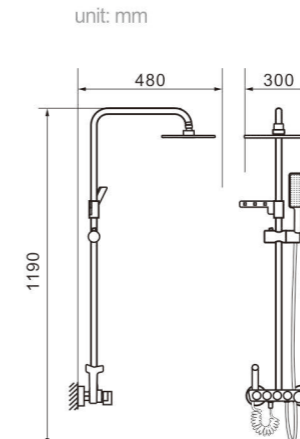

Model 8704
Product Name Shower Column

Body material Brass
Size 495*230*1190 mm

Model 8705
Product Name Shower Column

Body material Brass
Size 495*230*1190 mm

Model 8709
Product Name Shower Column

Body material Brass
Size 492.5*225*1190 mm

Model 8710
Product Name Shower Column

Body material Brass
Size 492.5*225*1190 mm

Model 8706
Product Name Shower Column

Body material Brass
Size 467.5*270*1190 mm

Model 8708
Product Name Shower Column

Body material Brass
Size 492.5*225*1390 mm

Model 8711
Product Name Shower Column

Body material Brass
Size 492.5*225*1390 mm

Model 8712
Product Name Shower Column

Body material Brass
Size 495*230*1190 mm

Model 8715
Product Name Shower Column

Body material Brass
Size 492.5*225*1390 mm

Model 8724
Product Name Shower Column

Body material Brass
Size 505*250*1190 mm

Model 8728
Product Name Shower Column

Body material Brass
Size 480*300*1190 mm

Model 8729
Product Name Shower Column

Body material Brass
Size 505*250*1190 mm