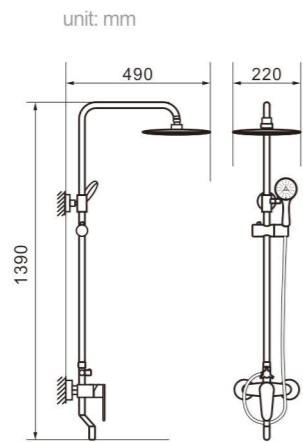

Model
5002
Product Name
Shower Column

Body material
Brass
Size
487.5*215*1390 mm

Model
5003
Product Name
Shower Column

Body material
Brass
Size
490*220*1390 mm

Model
5005
Product Name
Shower Column

Body material
Brass
Size
495*230*1390 mm

Model 5006
Product Name Shower Column

Body material Brass
Size 490*220*1390 mm

Model 5006C
Product Name Shower Column

Body material Brass
Size 490*220*1390 mm

Model 5012
Product Name Shower Column

Body material Brass
Size 492.5*225*1390 mm

Model 5013
Product Name Shower Column

Body material Brass
Size 495*230*1390 mm

Model 5007
Product Name Shower Column

Body material Brass
Size 490*220*1390 mm

Model 5010
Product Name Shower Column

Body material Brass
Size 490*220*1390mm

Model 5014
Product Name Shower Column

Body material Brass
Size 487.5*215*1390 mm

Model 5016
Product Name Shower Column

Body material Brass
Size 490*220*1190 mm

Model 5018
Product Name Shower Column

Body material Brass
Size 490*220*1390 mm