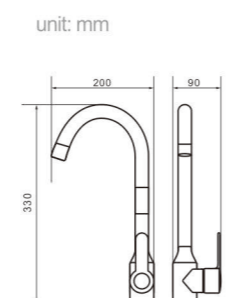

Model
5002
Product Name
Shower Column

Body material
Brass
Size
487.5*215*1390 mm

Model
5003
Product Name
Shower Column

Body material
Brass
Size
490*220*1390 mm

Model
5005
Product Name
Shower Column

Body material
Brass
Size
495*230*1390 mm

Model 5006
Product Name Shower Column

Body material Brass
Size 490*220*1390 mm

Model 5006C
Product Name Shower Column

Body material Brass
Size 490*220*1390 mm

Model 5012
Product Name Shower Column

Body material Brass
Size 492.5*225*1390 mm

Model 8735Q
Product Name Shower Column

Body material Brass
Size 495*230*1190 mm

Model
8736Q
Product Name
Shower Column

Body material
Brass
Size
495*230*1390 mm

Model
8739
Product Name
Shower Column

Body material
Brass
Size
505*250*1190 mm

Body material
SUS
Size
200*90*320 mm

Model
HJ-004
Product Name
Kitchen Faucet

Body material
SUS
Size
200*90*330 mm

Model
HJ-004Q
Product Name
Kitchen Faucet

Body material
SUS
Size
200*90*330 mm

Model
HJ-005
Product Name
Kitchen Faucet