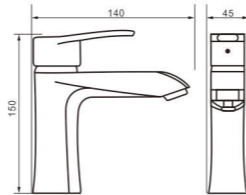

Body material
Brass

Size
150*45*170 mm

unit: mm

Model
7113

Product Name
Basin Faucet

Body material
Brass

Size
160*45*175 mm

unit: mm

Model
7113B

Product Name
Basin Faucet

Body material
Brass

Size
160*45*175 mm

unit: mm

Model
7109

Product Name
Basin Faucet

Body material
Brass

Size
130*45*160 mm

unit: mm

Model
7110

Product Name
Basin Faucet

Body material
Brass

Size
140*45*150 mm

unit: mm

Model
7114