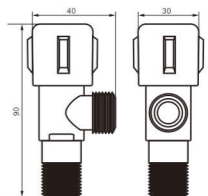

unit: mm

Model
5381

Product Name
Angle Valve

Body material
Brass

Size
40*30*90 mm

unit: mm

Model
5383

Product Name
Angle Valve

Body material
SUS

Size
45*30*90 mm

unit: mm

Model
5387

Product Name
Angle Valve

Body material
Brass

Size
45*30*90 mm

unit: mm

Model
8104

Product Name
Angle Valve

Body material
Brass

Size
40*30*90 mm

Model
9104

Product Name
Angle Valve

unit: mm

Body material
Brass