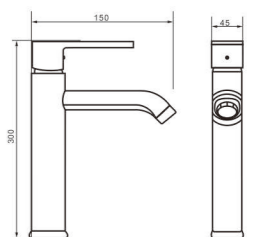

Model 8735Q
Product Name Shower Column

Body material Brass
Size 495*230*1190 mm

Model
8736Q
Product Name
Shower Column

Body material
Brass
Size
495*230*1390 mm

Model
8739
Product Name
Shower Column

Body material
Brass
Size
505*250*1190 mm

Body material
Zinc Alloy

Product Name
Basin Faucet

Size
210*45*170 mm

unit: mm

Model 231

Body material
Zinc Alloy

Product Name
Basin Faucet

Size
170*40*160 mm

unit: mm

Model 232

Body material
Zinc Alloy

Product Name
Basin Faucet

Size
170*40*160 mm

unit: mm

Model 5115C

Body material
Brass

Product Name
Basin Faucet

Size
150*45*270 mm

unit: mm

Model 5156C

Body material
SUS

Product Name
Basin Faucet

Size
150*45*300 mm

Basin Faucet Series