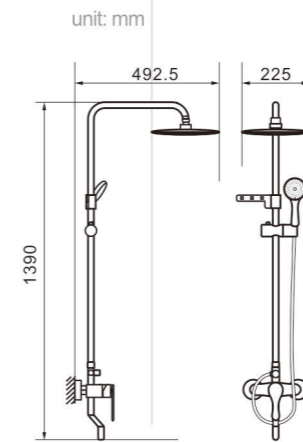

Model
5002
Product Name
Shower Column

Body material
Brass
Size
487.5*215*1390 mm

Model
5003
Product Name
Shower Column

Body material
Brass
Size
490*220*1390 mm

Model
5005
Product Name
Shower Column

Body material
Brass
Size
495*230*1390 mm

Model 5006
Product Name Shower Column

Body material Brass
Size 490*220*1390 mm

Model 5006C
Product Name Shower Column

Body material Brass
Size 490*220*1390 mm

Model 5012
Product Name Shower Column

Body material Brass
Size 492.5*225*1390 mm

Model 5013
Product Name Shower Column

Body material Brass
Size 495*230*1390 mm

Model 5007
Product Name Shower Column

Body material Brass
Size 490*220*1390 mm

Model 5010
Product Name Shower Column

Body material Brass
Size 490*220*1390mm

Model 5014
Product Name Shower Column

Body material Brass
Size 487.5*215*1390 mm

Model 5016
Product Name Shower Column

Body material Brass
Size 490*220*1190 mm

Model 5018
Product Name Shower Column

Body material Brass
Size 490*220*1390 mm