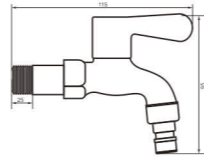

Model
7144C

Product Name
Tap

Body material
Brass

Size
150*30*95 mm

unit: mm

Model
8206

Product Name
Tap

Body material
Brass