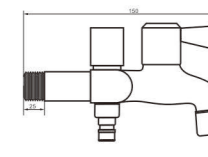

Body material
Brass

Size
130*30*80 mm

unit: mm

Model
7140C

Product Name
Tap

Body material
Brass

Size
130*30*95 mm

unit: mm

Model
7141B

Product Name
Tap

Body material
Brass

Size
160*30*80 mm

unit: mm

Model
7141C

Product Name
Tap

Body material
Brass

Size
160*30*95 mm

unit: mm

Model
7144

Product Name
Tap

Body material
Brass

Size
150*30*95 mm

Accessory - Tap

unit: mm