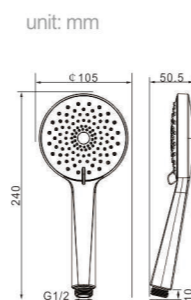

Model
S223
Product Name
Hand Shower

Body material
ABS
Size
105*50.5*240 mm