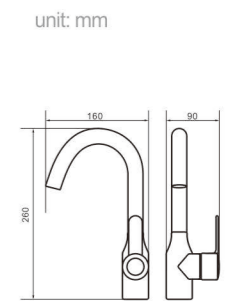

Model
5002
Product Name
Shower Column

Body material
Brass
Size
487.5*215*1390 mm

Model
5003
Product Name
Shower Column

Body material
Brass
Size
490*220*1390 mm

Model
5005
Product Name
Shower Column

Body material
Brass
Size
495*230*1390 mm

Model 5006
Product Name Shower Column

Body material Brass
Size 490*220*1390 mm

Model 5006C
Product Name Shower Column

Body material Brass
Size 490*220*1390 mm

Model 5012
Product Name Shower Column

Body material Brass
Size 492.5*225*1390 mm

Model 8004

Product Name
Shower Column

Body material
Brass

Size
480*280*1390 mm

Model 8005

Product Name
Shower Column

Body material
Brass

Size
480*280*1390 mm

Body material SUS
Size 160*90*260 mm

Model HJ-203

Product Name Kitchen Faucet

Body material SUS
Size 160*90*260 mm

Model HJ-204

Product Name Kitchen Faucet

Body material SUS
Size 160*90*260 mm

Model HJ-205