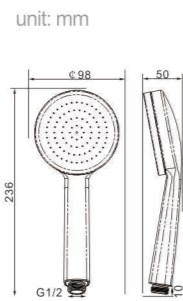

Accessory - Hand Shower

Model
S733
Product Name
Hand Shower

unit: mm
Body material
ABS
Size
98*50*236 mm