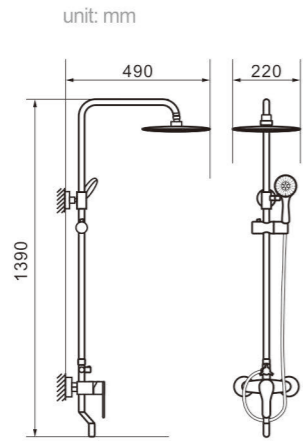

Model
5002
Product Name
Shower Column

Body material
Brass
Size
487.5*215*1390 mm

Model
5003
Product Name
Shower Column

Body material
Brass
Size
490*220*1390 mm

Model
5005
Product Name
Shower Column

Body material
Brass
Size
495*230*1390 mm

Model 5006
Product Name Shower Column

Body material Brass
Size 490*220*1390 mm

Model 5006C
Product Name Shower Column

Body material Brass
Size 490*220*1390 mm

Model 5012
Product Name Shower Column

Body material Brass
Size 492.5*225*1390 mm

Model 5013
Product Name Shower Column

Body material Brass
Size 495*230*1390 mm

Model 5007
Product Name Shower Column

Body material Brass
Size 490*220*1390 mm

Model 5010
Product Name Shower Column

Body material Brass
Size 490*220*1390mm

Model 5014
Product Name Shower Column

Body material Brass
Size 487.5*215*1390 mm

Model 5016
Product Name Shower Column

Body material Brass
Size 490*220*1190 mm

Model 5018
Product Name Shower Column

Body material Brass
Size 490*220*1390 mm