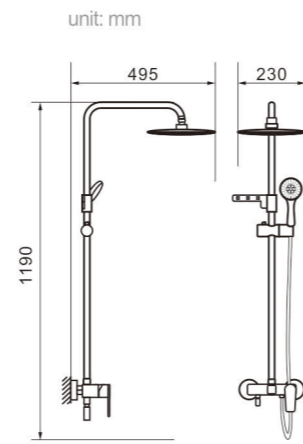

Model 5019
Product Name Shower Column

Body material Brass
Size 492.5*225*1390 mm

Model 5305
Product Name Shower Column

Body material Brass
Size 495*230*1390 mm

Model 5305C
Product Name Shower Column

Body material Brass
Size 495*230*1390 mm

Model 5021
Product Name Shower Column

Body material Brass
Size 475*255*1390 mm

Model 5304
Product Name Shower Column

Body material Brass
Size 490*220*1390 mm

Model 5308
Product Name Shower Column

Body material Brass
Size 490*220*1390 mm

Model 7017B
Product Name Shower Column

Body material Brass
Size 490*220*1390 mm

Model 7018
Product Name Shower Column

Body material Brass
Size 492.5*225*1390 mm

Model 7020
Product Name Shower Column

Body material Brass
Size 495*230*1190 mm

Model 7040
Product Name Shower Column

Body material Brass
Size 475*255*1390 mm

Model 8001
Product Name Shower Column

Body material Brass
Size 490*220*1390 mm

Model 7021
Product Name Shower Column

Body material Brass
Size 465*250*1190 mm