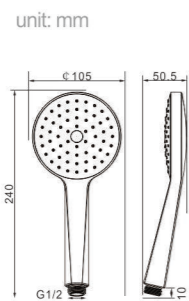

Model
S211
Product Name
Hand Shower

Body material
ABS
Size
105*50.5*240 mm