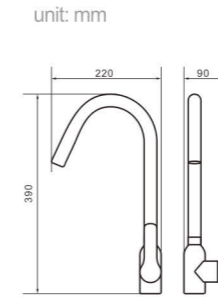

Kitchen Faucet Series

Model
8508
Product Name
Kitchen Faucet

Body material
SUS
Size
220*90*390 mm