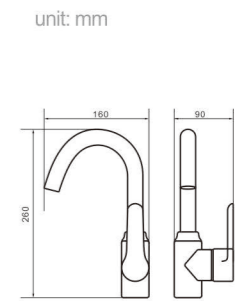

Model HJ-203

Product Name Kitchen Faucet

Body material SUS
Size 160*90*260 mm