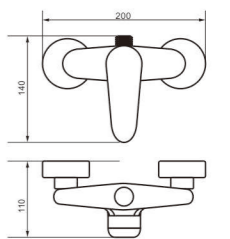

Body material
Brass

Size
150*40*110 mm

Accessory Series

- Comprehensive to satisfy daily life

unit: mm

Model 5035

Body material Brass

Product Name Bath Faucet

Size 120*90*130 mm

unit: mm

Model 5055

Body material Brass

Product Name Bath Faucet

Size 120*130*100 mm

unit: mm

Model 5056

Body material Brass

Product Name Bath Faucet

Size 200*170*100 mm

unit: mm

Model 5057B

Body material Brass

Product Name Bath Faucet

Size 200*110*140 mm