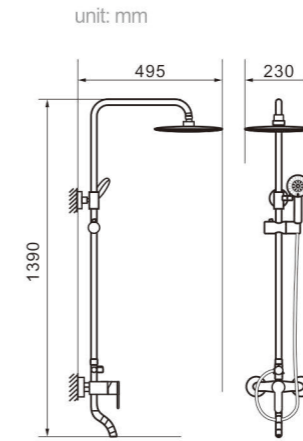

Model 5006
Product Name Shower Column

Body material Brass
Size 490*220*1390 mm

Model 5006C
Product Name Shower Column

Body material Brass
Size 490*220*1390 mm

Model 5012
Product Name Shower Column

Body material Brass
Size 492.5*225*1390 mm

Model 5013
Product Name Shower Column

Body material Brass
Size 495*230*1390 mm

Model 5007
Product Name Shower Column

Body material Brass
Size 490*220*1390 mm

Model 5010
Product Name Shower Column

Body material Brass
Size 490*220*1390mm

Model 5014
Product Name Shower Column

Body material Brass
Size 487.5*215*1390 mm

Model 5016
Product Name Shower Column

Body material Brass
Size 490*220*1190 mm

Model 5018
Product Name Shower Column

Body material Brass
Size 490*220*1390 mm

Model 5019
Product Name Shower Column

Body material Brass
Size 492.5*225*1390 mm

Model 5305
Product Name Shower Column

Body material Brass
Size 495*230*1390 mm

Model 5305C
Product Name Shower Column

Body material Brass
Size 495*230*1390 mm