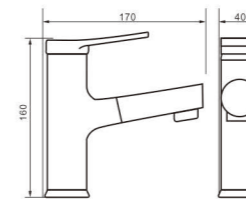

Model 8735Q
Product Name Shower Column

Body material Brass
Size 495*230*1190 mm

Model
8736Q
Product Name
Shower Column

Body material
Brass
Size
495*230*1390 mm

Model
8739
Product Name
Shower Column

Body material
Brass
Size
505*250*1190 mm

Body material
SUS
Size
180*70*300 mm

Model
8519
Product Name
Kitchen Faucet

Body material
SUS
Size
180*70*300 mm

Kitchen Faucet Series

Basin Faucet Series

- Honeycomb structure aerator
- Soft, smooth and steady

Basin Faucet Series

unit: mm

Model 229

Body material
Zinc Alloy

Product Name
Basin Faucet

Size
210*45*170 mm

unit: mm

Model 230

Body material
Zinc Alloy

Product Name
Basin Faucet

Size
210*45*170 mm

unit: mm

Model 231

Body material
Zinc Alloy

Product Name
Basin Faucet

Size
170*40*160 mm