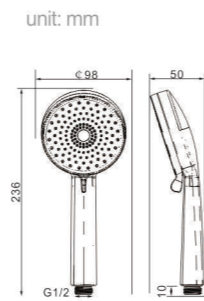

Model
S513
Product Name
Hand Shower

Body material
ABS
Size
100*30*263 mm

Model
S613
Product Name
Hand Shower

Body material
ABS
Size
95*50*256 mm

Model
S215
Product Name
Hand Shower

Body material
ABS
Size
105*50.5*240 mm

Model
S223
Product Name
Hand Shower

Body material
ABS
Size
105*50.5*240 mm

Model
S713
Product Name
Hand Shower

Body material
ABS
Size
98*50*236 mm

Model
S723
Product Name
Hand Shower

Body material
ABS
Size
98*50*236 mm

Accessory - Hand Shower

Model
S733
Product Name
Hand Shower

unit: mm
Body material
ABS
Size
98*50*236 mm

Model
S753
Product Name
Hand Shower

unit: mm
Body material
ABS
Size
98*50*236 mm

Model
S813
Product Name
Hand Shower