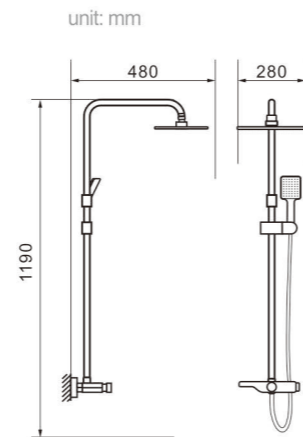

Body material
PPA
Size
480*280*1190 mm