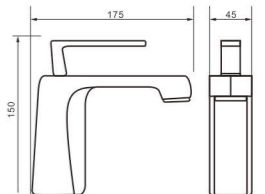

Body material
Brass

Size
160*45*165 mm

unit: mm

Model
7171

Product Name
Basin Faucet

Body material
Brass

Size
170*45*180 mm

unit: mm