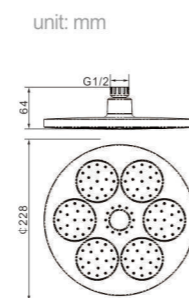

Model
D311
Product Name
Head Shower

Body material
ABS
Size
228*228*64 mm