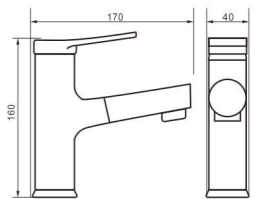

Model 232

Body material
Zinc Alloy

Product Name
Basin Faucet

Size
170*40*160 mm