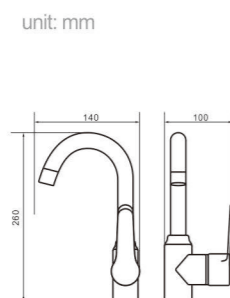

Model
5114
Product Name
Kitchen Faucet

Body material
Brass
Size
140*100*260 mm