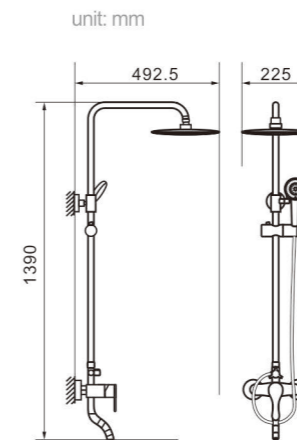

Shower Column Series

- Air-intake pressurized technology
- Mixing with water to create powerful flow
- Provide the most comfortable bath experience

Shower Column Series

Model
5001
Product Name
Shower Column

Body material
Brass
Size
492.5*225*1390 mm