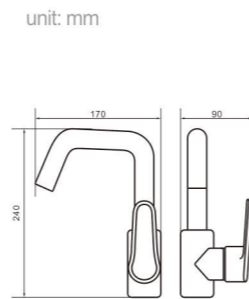

Model
HJ-302
Product Name
Kitchen Faucet

Body material
SUS
Size
170*90*240 mm