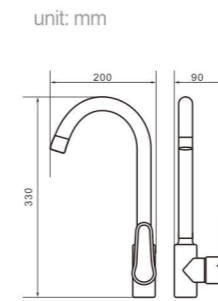

Model 8004

Product Name
Shower Column

Body material
Brass

Size
480*280*1390 mm

Model 8005

Product Name
Shower Column

Body material
Brass

Size
480*280*1390 mm

Model 8008

Product Name
Shower Column

Body material
Brass

Size
490*220*1390 mm

Model 8009

Product Name
Shower Column

Body material
Brass

Size
490*220*1390 mm

Model 8006

Product Name
Shower Column

Body material
Brass

Size
490*220*1390 mm

Model 8007

Product Name
Shower Column

Body material
Brass

Size
490*220*1390 mm

Body material
Brass
Size
200*95*360 mm

Kitchen Faucet Series

Model
8508
Product Name
Kitchen Faucet

Body material
SUS
Size
220*90*390 mm

Model
8509
Product Name
Kitchen Faucet

Body material
Zinc Alloy
Size
260*100*460 mm