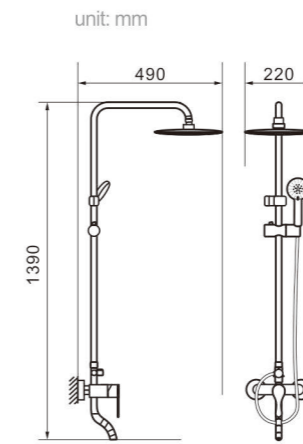

Model 7022
Product Name Shower Column

Body material Brass
Size 470*265*1190 mm

Model 8002
Product Name Shower Column

Body material Brass
Size 490*220*1390 mm

Model 8003
Product Name Shower Column

Body material Brass
Size 480*280*1390 mm

Model 8004

Product Name
Shower Column

Body material
Brass

Size
480*280*1390 mm

Model 8005

Product Name
Shower Column

Body material
Brass

Size
480*280*1390 mm

Model 8008

Product Name
Shower Column

Body material
Brass

Size
490*220*1390 mm

Model 8009

Product Name
Shower Column

Body material
Brass

Size
490*220*1390 mm

Model 8006

Product Name
Shower Column

Body material
Brass

Size
490*220*1390 mm

Model 8007

Product Name
Shower Column

Body material
Brass

Size
490*220*1390 mm