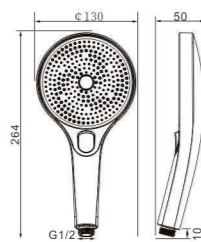

Model
S101

Product Name
Hand Shower

unit: mm

Body material
ABS

Size
130*50*264 mm