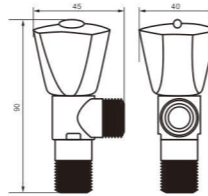

Body material
SUS

Size
45*30*90 mm

unit: mm

Model
5387

Product Name
Angle Valve

Body material
Brass

Size
45*30*90 mm

unit: mm

Model
8104

Product Name
Angle Valve

Body material
Brass

Size
40*30*90 mm

Model
9104

Product Name
Angle Valve

unit: mm

Body material
Brass

Size
40*30*90 mm

Model
9105

Product Name
Angle Valve

unit: mm

Body material
Brass

Size
45*40*90 mm

Model
9107

Product Name
Angle Valve