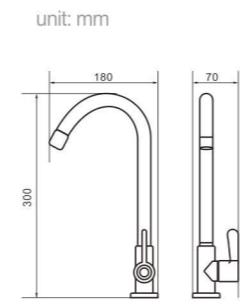

Model HJ-C016

Product Name Kitchen Faucet

Body material SUS
Size 180*70*300 mm