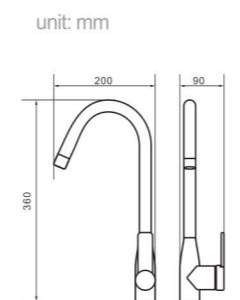

Model HJ-111

Product Name Kitchen Faucet

Body material SUS
Size 200*90*360 mm