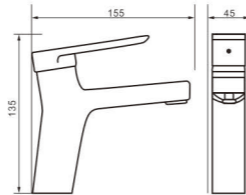

Body material
Brass

Size
165*45*160 mm

unit: mm

Model
8316

Product Name
Basin Faucet

Body material
Brass

Size
140*45*155 mm

unit: mm

Model
8317

Product Name
Basin Faucet

Body material
Brass

Size
150*45*160 mm

unit: mm

Model
8318

Product Name
Basin Faucet

Body material
Brass