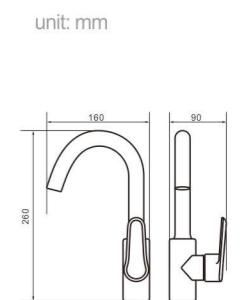

Model
5002
Product Name
Shower Column

Body material
Brass
Size
487.5*215*1390 mm

Model
5003
Product Name
Shower Column

Body material
Brass
Size
490*220*1390 mm

Model
5005
Product Name
Shower Column

Body material
Brass
Size
495*230*1390 mm

Model 5006
Product Name Shower Column

Body material Brass
Size 490*220*1390 mm

Model 5006C
Product Name Shower Column

Body material Brass
Size 490*220*1390 mm

Model 5012
Product Name Shower Column

Body material Brass
Size 492.5*225*1390 mm

Model 8004

Product Name
Shower Column

Body material
Brass

Size
480*280*1390 mm

Model 8005

Product Name
Shower Column

Body material
Brass

Size
480*280*1390 mm

Product Name Kitchen Faucet

Body material SUS
Size 160*90*260 mm

Model HJ-206

Product Name Kitchen Faucet

Body material SUS
Size 160*90*260 mm

Model HJ-207

Product Name Kitchen Faucet

Body material SUS
Size 160*90*260 mm