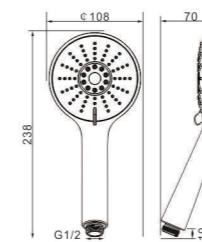

Product Name
Hand Shower

unit: mm

Body material
ABS

Size
114*40*254 mm

Model
S105

Product Name
Hand Shower

unit: mm

Body material
ABS

Size
114*30*254 mm

Model
S111

Product Name
Hand Shower

unit: mm

Body material
ABS

Size
108*70*238 mm

Model
S113

Product Name
Hand Shower

unit: mm

Body material
ABS

Size
108*70*238 mm

Model
S115

Product Name
Hand Shower

unit: mm

Body material
ABS

Size
108*70*238 mm