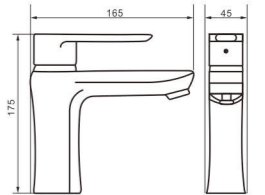

Model
7117

Product Name
Basin Faucet

Body material
Brass

Size
165*45*175 mm