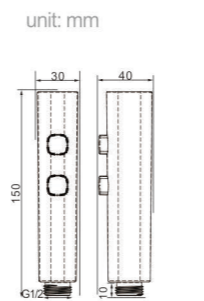

unit: mm
Body material
ABS
Size
95*50*257.7 mm

Model
S913
Product Name
Hand Shower

unit: mm
Body material
ABS
Size
95*59*266 mm

Model
S923
Product Name
Hand Shower

unit: mm
Body material
ABS
Size
95*59*266 mm

unit: mm
Body material
ABS
Size
300*200*60 mm

Model
D103
Product Name
Head Shower

unit: mm
Body material
ABS
Size
228*228*55 mm

Model
D104
Product Name
Head Shower

unit: mm
Body material
ABS
Size
228*228*54 mm