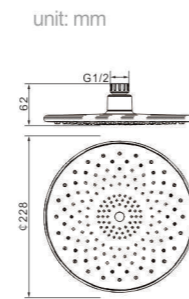

unit: mm
Body material
ABS
Size
300*200*60 mm

Model
D103
Product Name
Head Shower

unit: mm
Body material
ABS
Size
228*228*55 mm

Model
D104
Product Name
Head Shower

unit: mm
Body material
ABS
Size
228*228*54 mm

Model
D105
Product Name
Head Shower

unit: mm
Body material
ABS
Size
228*228*54 mm

Model
D111
Product Name
Head Shower

unit: mm
Body material
ABS
Size
227*227*61 mm

Model
D121
Product Name
Head Shower

Body material
ABS
Size
227*227*61 mm

Model
D151
Product Name
Head Shower

Body material
ABS
Size
228*228*62 mm

Model
D211
Product Name
Head Shower

Body material
ABS
Size
228*228*62 mm

Model
D221
Product Name
Head Shower

Body material
ABS
Size
220*220*62 mm