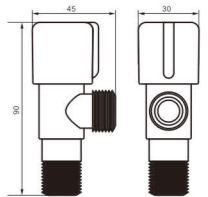

Product Name
Angle Valve

Body material
SUS

Size
50*30*95 mm

unit: mm

Model
5339

Product Name
Angle Valve

Body material
Brass

Size
45*35*115 mm

unit: mm

Model
5381

Product Name
Angle Valve

Body material
Brass

Size
40*30*90 mm

unit: mm

Model
5383

Product Name
Angle Valve

Body material
SUS

Size
45*30*90 mm

unit: mm

Model
5387

Product Name
Angle Valve

Body material
Brass

Size
45*30*90 mm

unit: mm