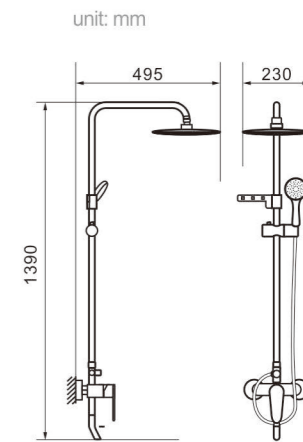

Model
5002
Product Name
Shower Column

Body material
Brass
Size
487.5*215*1390 mm

Model
5003
Product Name
Shower Column

Body material
Brass
Size
490*220*1390 mm

Model
5005
Product Name
Shower Column

Body material
Brass
Size
495*230*1390 mm

Model 5006
Product Name Shower Column

Body material Brass
Size 490*220*1390 mm

Model 5006C
Product Name Shower Column

Body material Brass
Size 490*220*1390 mm

Model 5012
Product Name Shower Column

Body material Brass
Size 492.5*225*1390 mm

Model 5013
Product Name Shower Column

Body material Brass
Size 495*230*1390 mm

Model 5007
Product Name Shower Column

Body material Brass
Size 490*220*1390 mm

Model 5010
Product Name Shower Column

Body material Brass
Size 490*220*1390mm

Model 5014
Product Name Shower Column

Body material Brass
Size 487.5*215*1390 mm

Model 5016
Product Name Shower Column

Body material Brass
Size 490*220*1190 mm

Model 5018
Product Name Shower Column

Body material Brass
Size 490*220*1390 mm