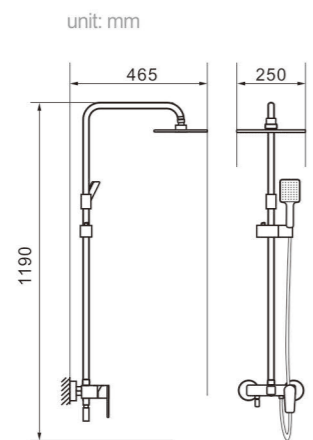

Model 7017B
Product Name Shower Column

Body material Brass
Size 490*220*1390 mm

Model 7018
Product Name Shower Column

Body material Brass
Size 492.5*225*1390 mm

Model 7020
Product Name Shower Column

Body material Brass
Size 495*230*1190 mm

Model 7040
Product Name Shower Column

Body material Brass
Size 475*255*1390 mm

Model 8001
Product Name Shower Column

Body material Brass
Size 490*220*1390 mm

Model 7021
Product Name Shower Column

Body material Brass
Size 465*250*1190 mm

Model 7022
Product Name Shower Column

Body material Brass
Size 470*265*1190 mm

Model 8002
Product Name Shower Column

Body material Brass
Size 490*220*1390 mm

Model 8003
Product Name Shower Column

Body material Brass
Size 480*280*1390 mm

Model 8004

Product Name
Shower Column

Body material
Brass

Size
480*280*1390 mm

Model 8005

Product Name
Shower Column

Body material
Brass

Size
480*280*1390 mm