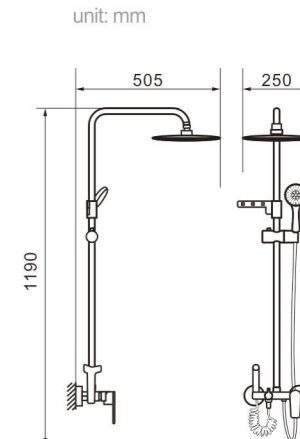

Model 8704
Product Name Shower Column

Body material Brass
Size 495*230*1190 mm

Model 8705
Product Name Shower Column

Body material Brass
Size 495*230*1190 mm

Model 8709
Product Name Shower Column

Body material Brass
Size 492.5*225*1190 mm

Model 8710
Product Name Shower Column

Body material Brass
Size 492.5*225*1190 mm

Model 8706
Product Name Shower Column

Body material Brass
Size 467.5*270*1190 mm

Model 8708
Product Name Shower Column

Body material Brass
Size 492.5*225*1390 mm

Model 8711
Product Name Shower Column

Body material Brass
Size 492.5*225*1390 mm

Model 8712
Product Name Shower Column

Body material Brass
Size 495*230*1190 mm

Model 8715
Product Name Shower Column

Body material Brass
Size 492.5*225*1390 mm

Model 8724
Product Name Shower Column

Body material Brass
Size 505*250*1190 mm

Model 8728
Product Name Shower Column

Body material Brass
Size 480*300*1190 mm

Model 8729
Product Name Shower Column

Body material Brass
Size 505*250*1190 mm