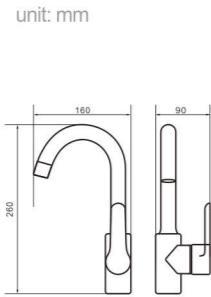

Model
HJ-207Q
Product Name
Kitchen Faucet

Body material
SUS
Size
160*90*260 mm