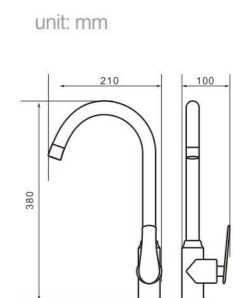

Model
5401
Product Name
Kitchen Faucet

Body material
Brass
Size
210*100*380 mm