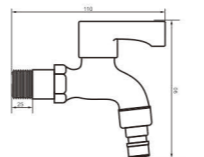

Model
9205C

Product Name
Tap

Body material
Brass

Size
110*30*90 mm