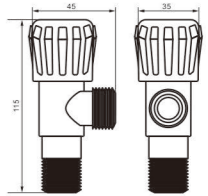

Product Name
Tap

Body material
SUS

Size
105*30*95 mm

unit: mm

Model
9205B

Product Name
Tap

Body material
Brass

Size
110*30*75 mm

unit: mm

Model
9205C

Product Name
Tap

Body material
Brass

Size
110*30*90 mm

Accessory - Angle Valve

unit: mm

Model
5285

Product Name
Angle Valve

Body material
SUS

Size
50*30*95 mm

unit: mm

Model
5339

Product Name
Angle Valve

Body material
Brass

Size
45*35*115 mm