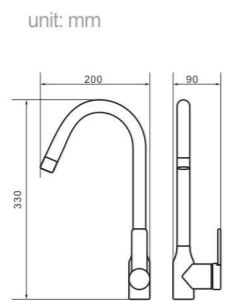

Model HJ-106

Product Name Kitchen Faucet

Body material SUS
Size 200*90*330 mm