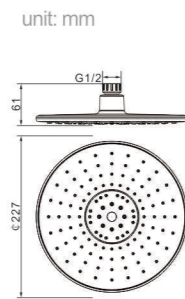

Model
D121
Product Name
Head Shower

Body material
ABS
Size
227*227*61 mm